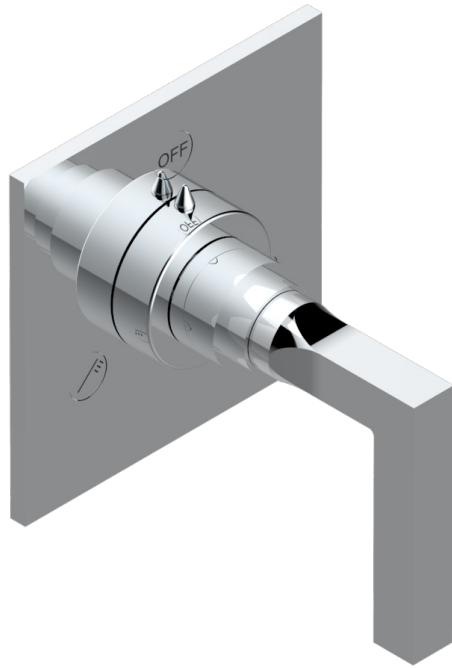

# BELUGA C РУКОЯТКАМИ

G1U-48M2SB

Trim for wall mounted diverter, 2 ways - ref. 48M2 and 3 ways - ref. 49M3

6 pastilles inclus / 6 pads included

Garniture compatible avec les inverseurs ci-dessous

Trim compatible with the diverters below

48M2SPSA  
48M2SPUSA  
48M2SPSA/W

48M2SOA  
48M2SOUSA  
48M2SOA/W

49M3SPSA  
49M3SPUSA  
49M3SPSA/W

Tube / Pipe Joint Plaque / Seal Plate

16/11/2017

## ХАРАКТЕРИСТИКИ

- Beluga с рукоятками
- Trim for wall mounted diverter, 2 ways - ref. 48M2 and 3 ways - ref. 49M3

## СВЯЗАННЫЕ ТОВАРНЫЕ ПОЗИЦИИ

- Ref. G00-48M2SOA Wall mounted 3-way diverter with ceramic cartridge for concealed installation- 1 inlet 3/4" and 2 outlets 1/2" without stop position, without trim
- Ref. G00-48M2SPSA Wall mounted 3-way diverter with ceramic cartridge for concealed installation, 1 inlet 3/4" and 2 outlets 1/2" with stop position, without trim
- Ref. G00-49M3SPSA Wall mounted 4-way diverter with ceramic cartridge for concealed installation- 1 inlet 3/4" and 3 outlets 1/2" with stop position, without trim