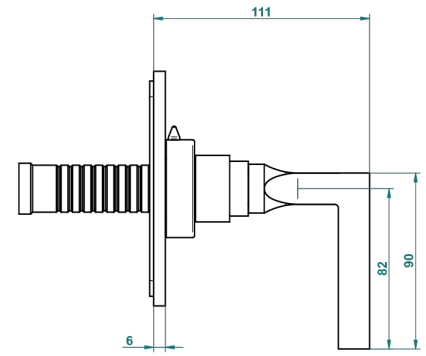

# BELUGA C РУКОЯТКАМИ

G1U-48M2SB

Trim for wall mounted diverter, 2 ways - ref. 48M2 and 3 ways - ref. 49M3

6 pastilles inclus / 6 pads included

Garniture compatible avec les inverseurs ci-dessous

Trim compatible with the diverters below

48M2SPSA  
48M2SPUSA  
48M2SPSA/W

48M2SOA  
48M2SOUSA  
48M2SOA/W

49M3SPSA  
49M3SPUSA  
49M3SPSA/W

Tube / Pipe Joint Plaque / Seal Plate

16/11/2017

## ХАРАКТЕРИСТИКИ

- Beluga с рукоятками
- Trim for wall mounted diverter, 2 ways - ref. 48M2 and 3 ways - ref. 49M3

## СВЯЗАННЫЕ ТОВАРНЫЕ ПОЗИЦИИ

- Ref. G00-48M2SOA Wall mounted 3-way diverter with ceramic cartridge for concealed installation- 1 inlet 3/4" and 2 outlets 1/2" without stop position, without trim
- Ref. G00-48M2SPSA Wall mounted 3-way diverter with ceramic cartridge for concealed installation, 1 inlet 3/4" and 2 outlets 1/2" with stop position, without trim
- Ref. G00-49M3SPSA Wall mounted 4-way diverter with ceramic cartridge for concealed installation- 1 inlet 3/4" and 3 outlets 1/2" with stop position, without trim