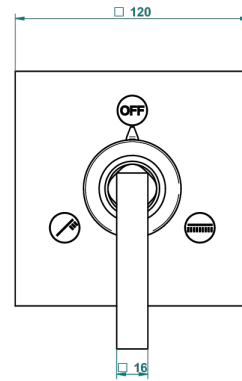

# BELUGA C РУКОЯТКАМИ

G1U-48M2SB

Trim for wall mounted diverter, 2 ways - ref. 48M2 and 3 ways - ref. 49M3

6 pastilles inclus / 6 pads included

Garniture compatible avec les inverseurs ci-dessous

Trim compatible with the diverters below

48M2SPSA  
48M2SPUSA  
48M2SPSA/W

48M2SOA  
48M2SOUSA  
48M2SOA/W

49M3SPSA  
49M3SPUSA  
49M3SPSA/W

Tube / Pipe Joint Plaque / Seal Plate

16/11/2017

## ХАРАКТЕРИСТИКИ

- Beluga с рукоятками
- Trim for wall mounted diverter, 2 ways - ref. 48M2 and 3 ways - ref. 49M3

## СВЯЗАННЫЕ ТОВАРНЫЕ ПОЗИЦИИ

- Ref. G00-48M2SOA Wall mounted 3-way diverter with ceramic cartridge for concealed installation- 1 inlet 3/4" and 2 outlets 1/2" without stop position, without trim
- Ref. G00-48M2SPSA Wall mounted 3-way diverter with ceramic cartridge for concealed installation, 1 inlet 3/4" and 2 outlets 1/2" with stop position, without trim
- Ref. G00-49M3SPSA Wall mounted 4-way diverter with ceramic cartridge for concealed installation- 1 inlet 3/4" and 3 outlets 1/2" with stop position, without trim