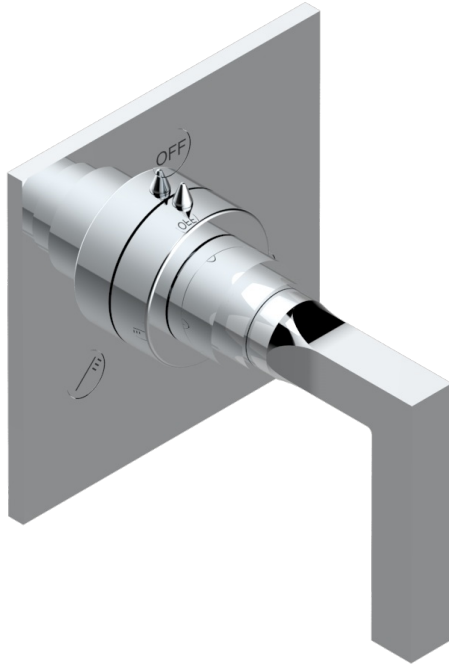

# BELUGA C РУКОЯТКАМИ

G1U-48M2SB

Trim for wall mounted diverter, 2 ways - ref. 48M2 and 3 ways - ref. 49M3

6 pastilles inclus / 6 pads included

Garniture compatible avec les inverseurs ci-dessous

Trim compatible with the diverters below

48M2SPSA  
48M2SPUSA  
48M2SPSA/W

48M2SOA  
48M2SOUSA  
48M2SOA/W

49M3SPSA  
49M3SPSUSA  
49M3SPSA/W

Tube / Pipe Joint Plaque / Seal Plate

64991

16/11/2017

## ХАРАКТЕРИСТИКИ

- Beluga с рукоятками
- Trim for wall mounted diverter, 2 ways - ref. 48M2 and 3 ways - ref. 49M3

## СВЯЗАННЫЕ ТОВАРНЫЕ ПОЗИЦИИ

- Ref. G00-48M2SOA Wall mounted 3-way diverter with ceramic cartridge for concealed installation- 1 inlet 3/4" and 2 outlets 1/2" without stop position, without trim
- Ref. G00-48M2SPSA Wall mounted 3-way diverter with ceramic cartridge for concealed installation, 1 inlet 3/4" and 2 outlets 1/2" with stop position, without trim
- Ref. G00-49M3SPSA Wall mounted 4-way diverter with ceramic cartridge for concealed installation- 1 inlet 3/4" and 3 outlets 1/2" with stop position, without trim