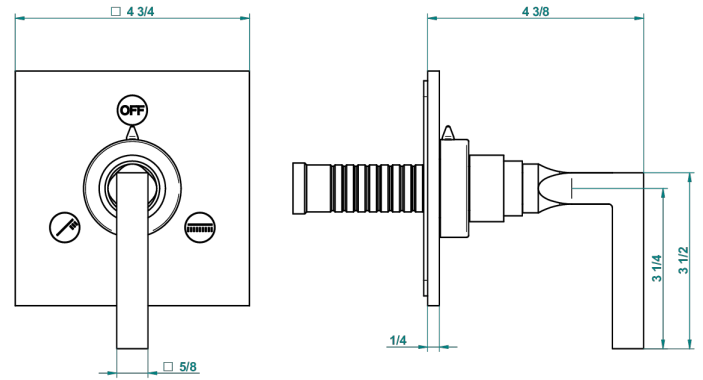

# BELUGA C РУКОЯТКАМИ

G1U-48M2SB

Trim for wall mounted diverter, 2 ways - ref. 48M2 and 3 ways - ref. 49M3

6 pastilles inclus / 6 pads included

Garniture compatible avec les inverseurs ci-dessous

Trim compatible with the diverters below

48M2SPSA  
48M2SPUSA  
48M2SPSA/W

48M2SOA  
48M2SOUSA  
48M2SOA/W

49M3SPSA  
49M3SPSUSA  
49M3SPSA/W

Tube / Pipe Joint Plaque / Seal Plate

64991

16/11/2017

## ХАРАКТЕРИСТИКИ

- Beluga с рукоятками
- Trim for wall mounted diverter, 2 ways - ref. 48M2 and 3 ways - ref. 49M3

## СВЯЗАННЫЕ ТОВАРНЫЕ ПОЗИЦИИ

- Ref. G00-48M2SOA Wall mounted 3-way diverter with ceramic cartridge for concealed installation- 1 inlet 3/4" and 2 outlets 1/2" without stop position, without trim
- Ref. G00-48M2SPSA Wall mounted 3-way diverter with ceramic cartridge for concealed installation, 1 inlet 3/4" and 2 outlets 1/2" with stop position, without trim
- Ref. G00-49M3SPSA Wall mounted 4-way diverter with ceramic cartridge for concealed installation- 1 inlet 3/4" and 3 outlets 1/2" with stop position, without trim