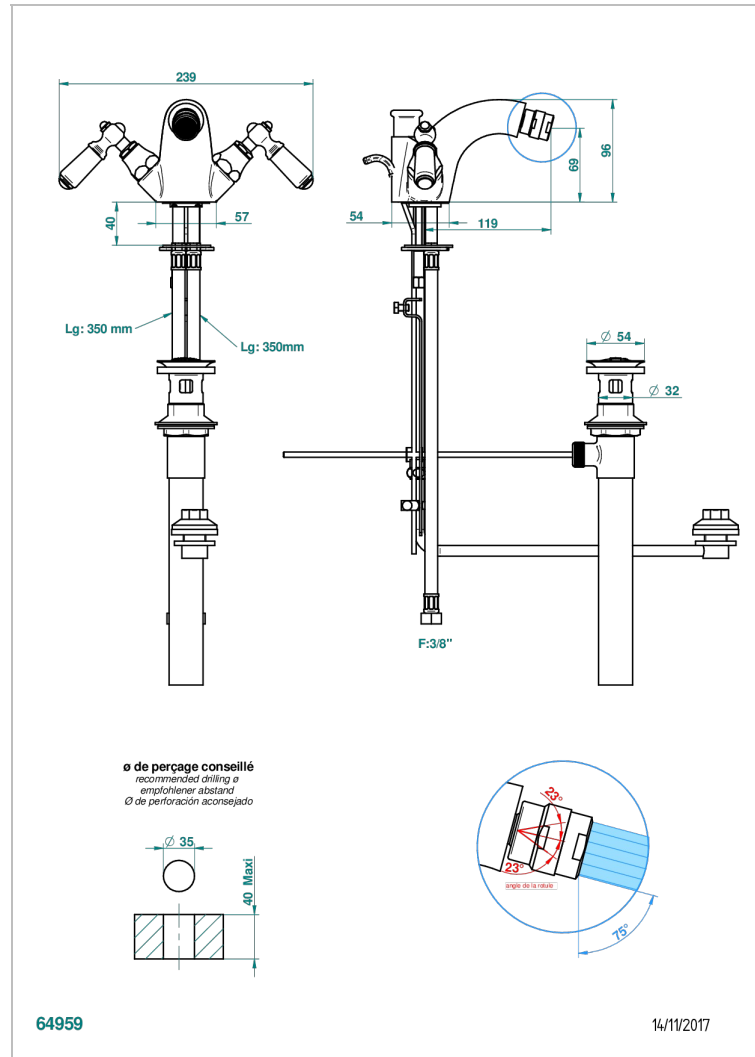

# CHARLESTON CON MANETAS

G75-3205/2US

Single hole 2 handle bidet faucet, integral diverter for vertical spray with drain

THG<sup>®</sup>  
PARIS

## CARACTERÍSTICAS

- Charleston con manetas
- Single hole 2 handle bidet faucet, integral diverter for vertical spray with drain