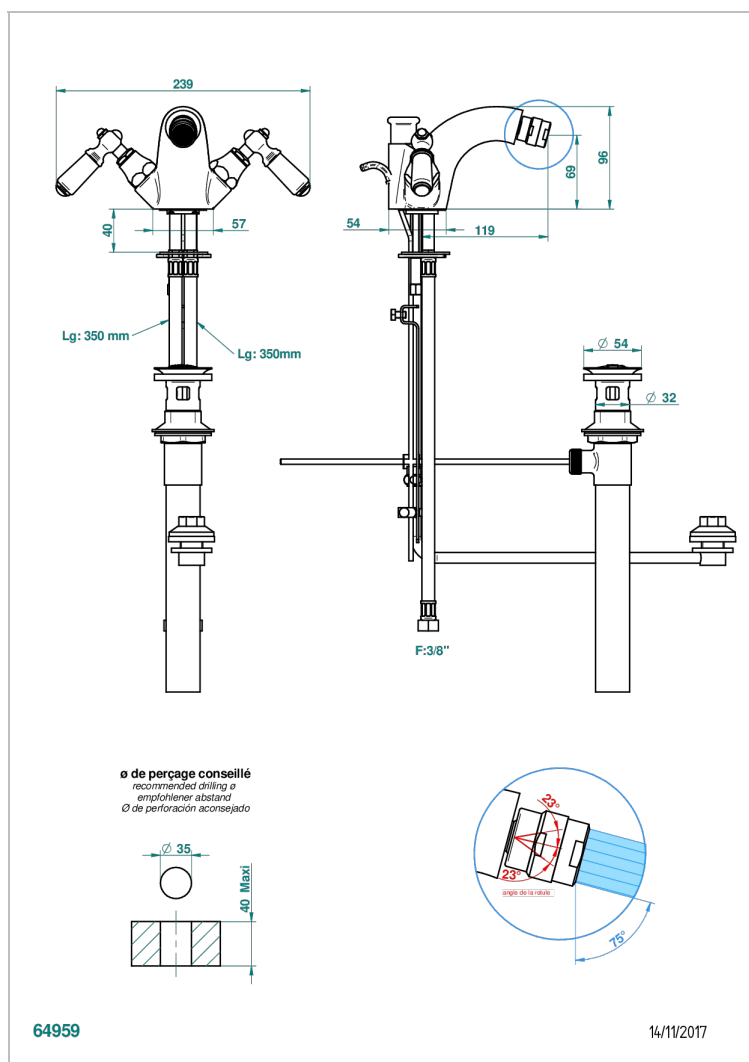

# CHARLESTON WITH LEVER HANDLES

G75-3205/2US

Single hole bidet faucet, integral diverter for vertical spray with drain

## CHARACTERISTIC

- Charleston with lever handles
- Single hole bidet faucet, integral diverter for vertical spray with drain