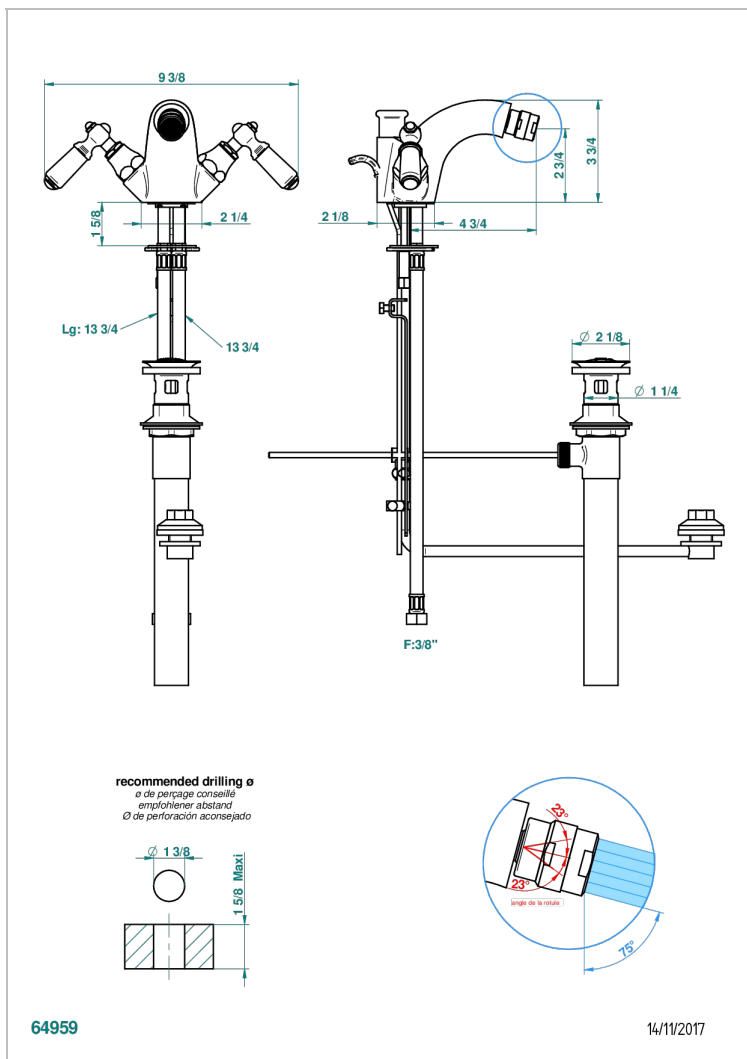

CHARLESTON CON MANETAS

G75-3205/2US

THG[®]
PARIS

Single hole 2 handle bidet faucet, integral diverter for vertical spray with drain

CARACTERÍSTICAS

- Charleston con manetas
- Single hole 2 handle bidet faucet, integral diverter for vertical spray with drain