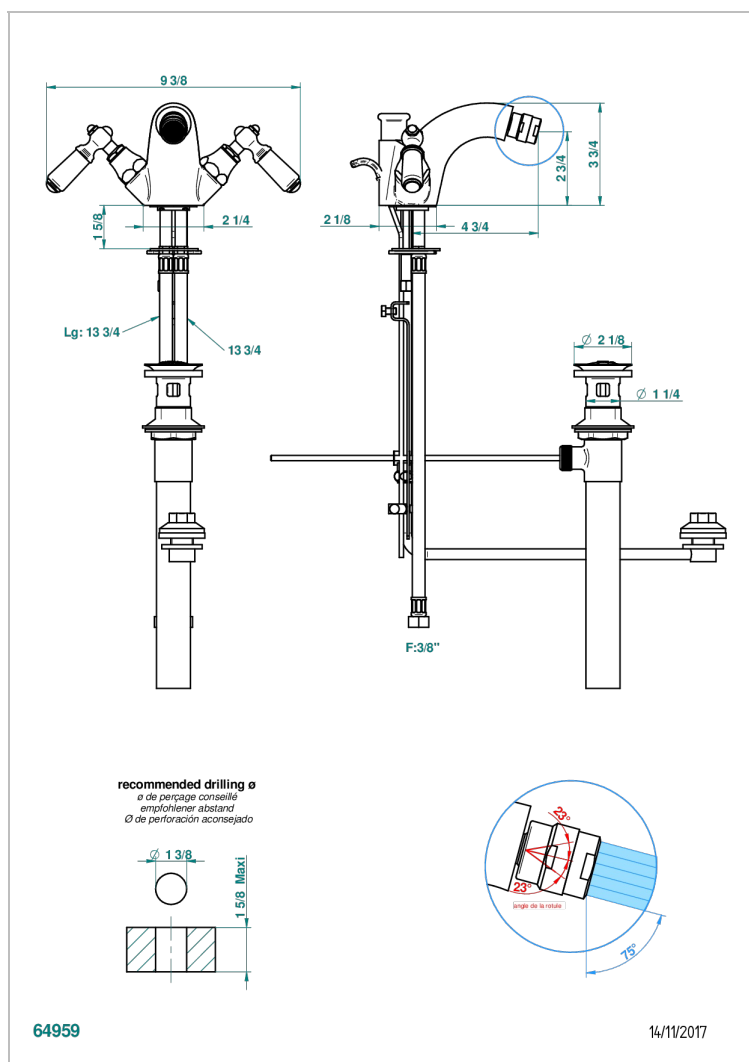

# CHARLESTON WITH LEVER HANDLES

G75-3205/2US

Single hole bidet faucet, integral diverter for vertical spray with drain

## CHARACTERISTIC

- Charleston with lever handles
- Single hole bidet faucet, integral diverter for vertical spray with drain