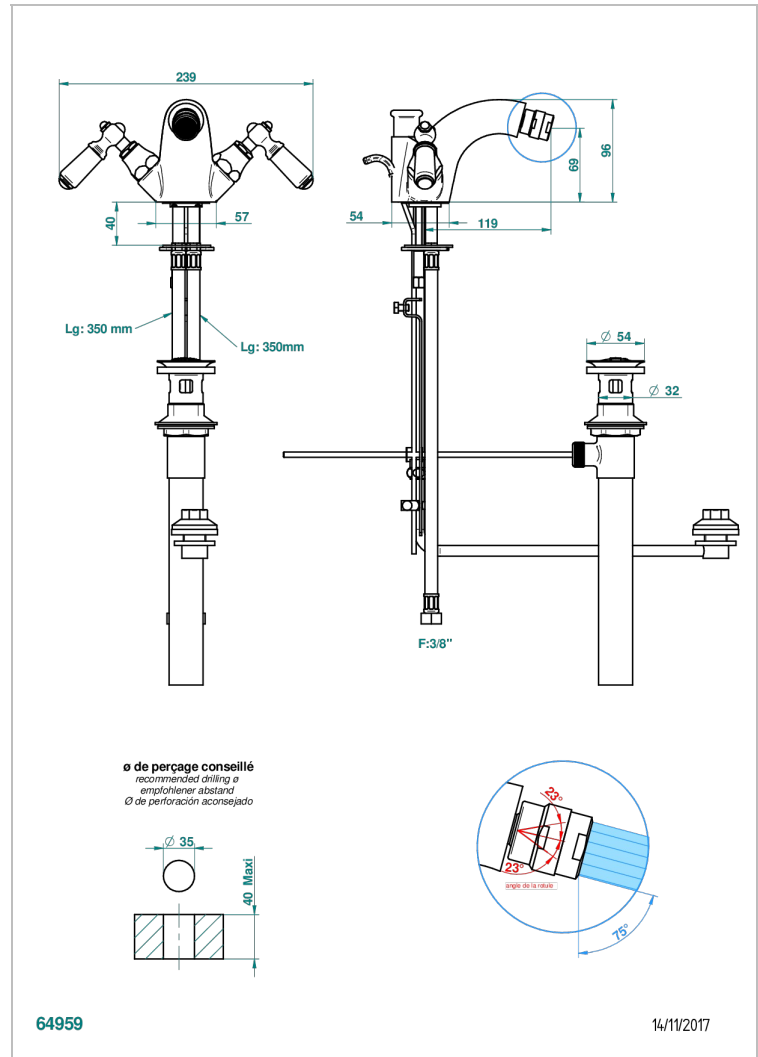

1900 CON MANETAS

G28-3205/2US

Single hole 2 handle bidet faucet, integral diverter for vertical spray with drain

THG[®]
PARIS

CARACTERÍSTICAS

- 1900 con manetas
- Single hole 2 handle bidet faucet, integral diverter for vertical spray with drain