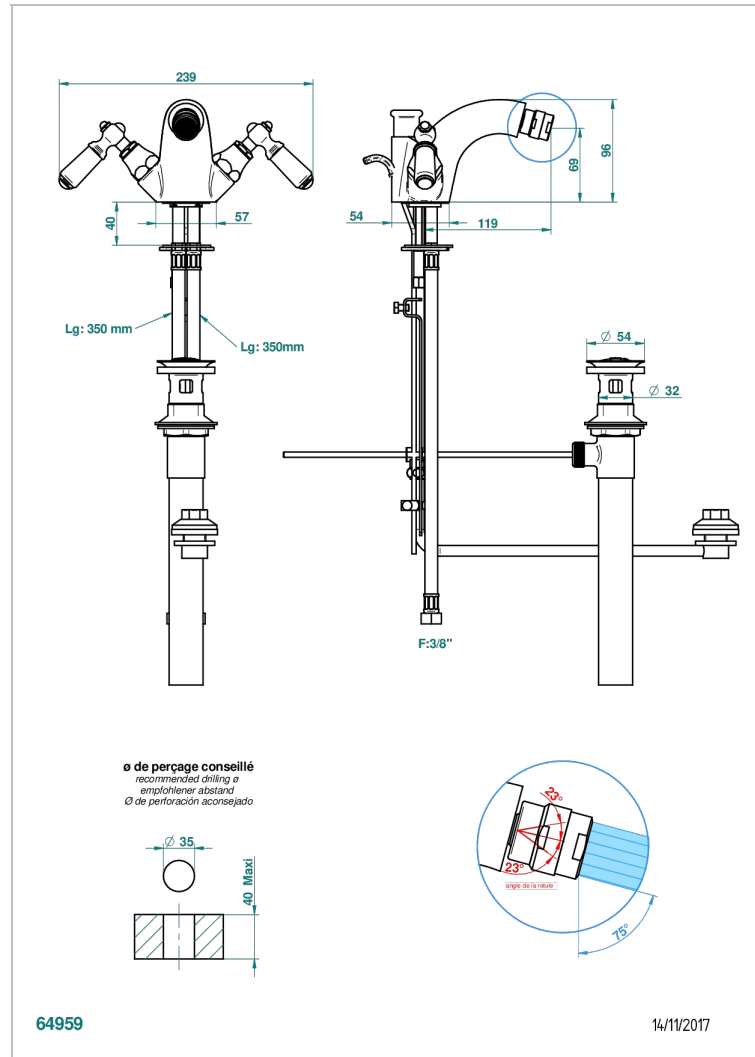

# 1900 WITH LEVER HANDLES

G28-3205/2US

Single hole bidet faucet, integral diverter for vertical spray with drain

## CHARACTERISTIC

- 1900 with lever handles
- Single hole bidet faucet, integral diverter for vertical spray with drain