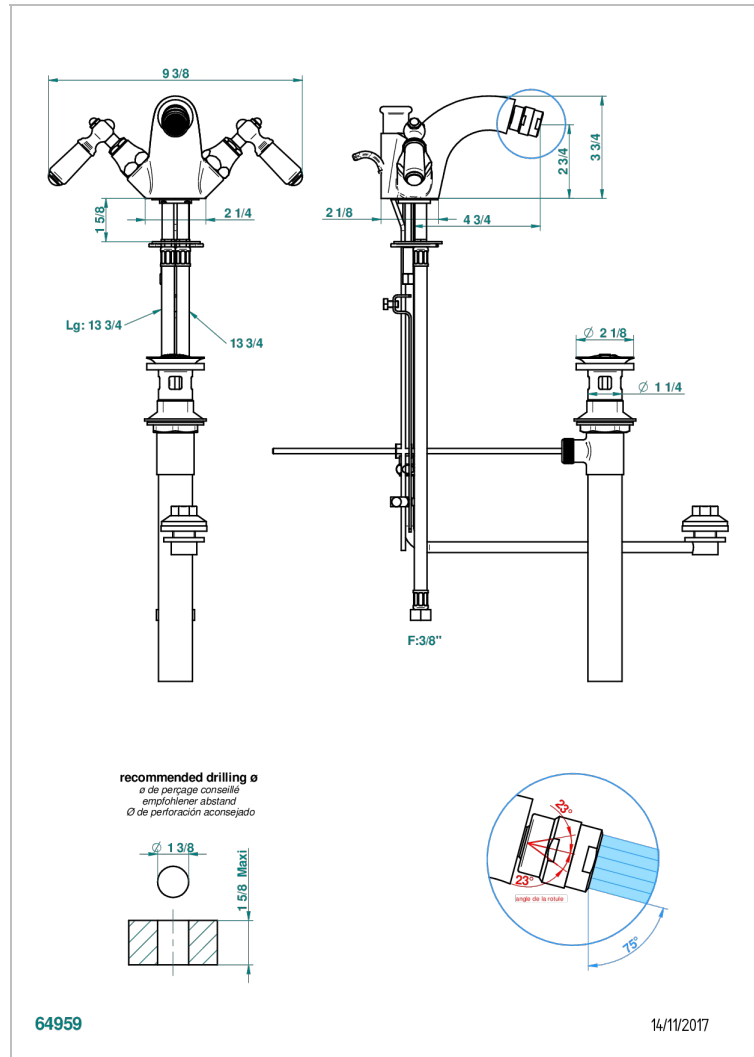

1900 CON MANETAS

G28-3205/2US

Single hole 2 handle bidet faucet, integral diverter for vertical spray with drain

CARACTERÍSTICAS

- 1900 con manetas
- Single hole 2 handle bidet faucet, integral diverter for vertical spray with drain