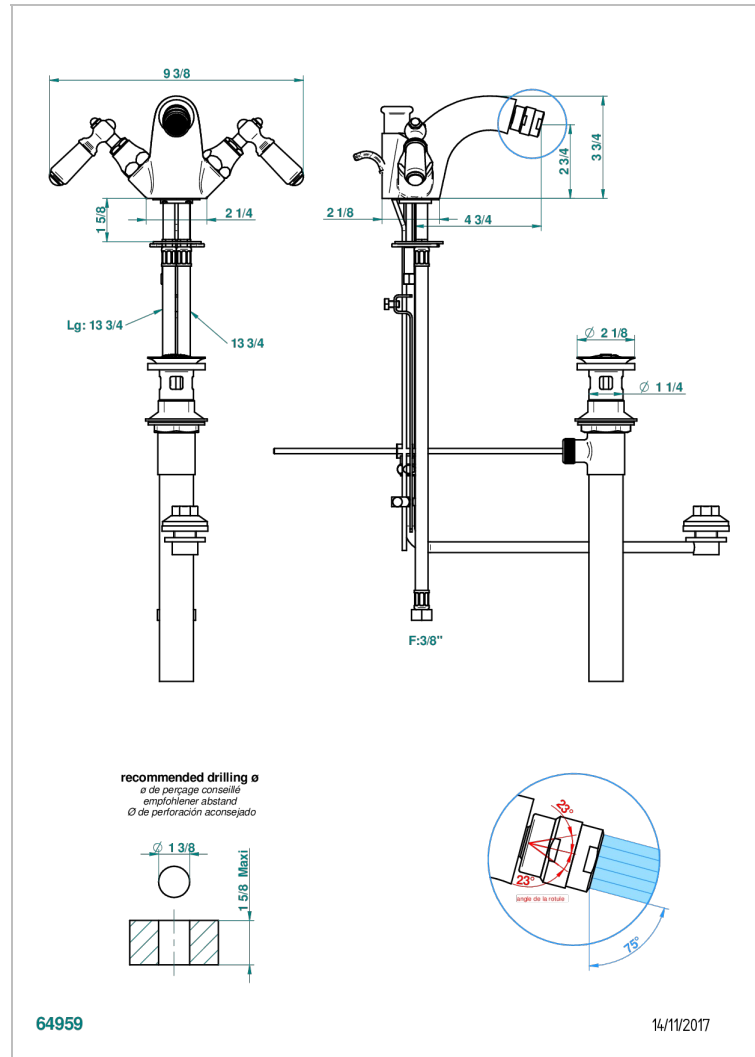

1900 WITH LEVER HANDLES

G28-3205/2US

Single hole bidet faucet, integral diverter for vertical spray with drain

CHARACTERISTIC

- 1900 with lever handles
- Single hole bidet faucet, integral diverter for vertical spray with drain