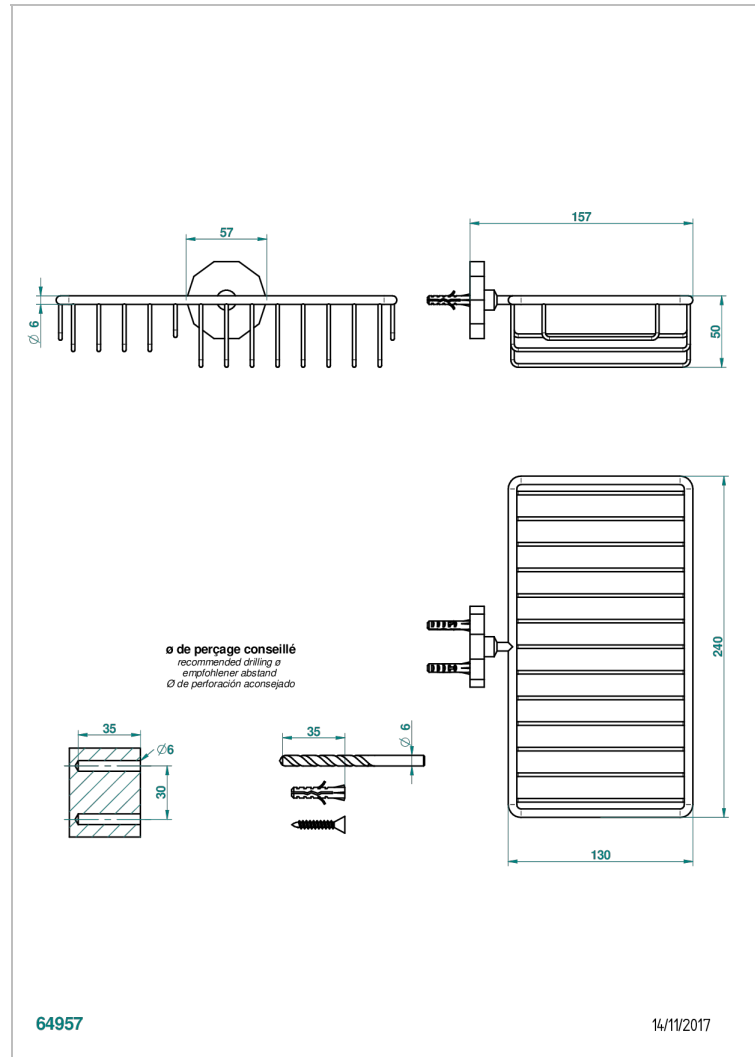

LES ONDES WITH LEVER HANDLES

G8B-2620

Soap and sponge holder, wall mounted

THG[®]
PARIS

CHARACTERISTIC

- Les Ondes with lever handles
- Soap and sponge holder, wall mounted

AVAILABLE FINITIONS

Black ceram - D30
Blush PVD - H62
Brass color PVD - H49
Brown bronze color PVD - F33
Chrome polished - A02
Chrome polished / gold polished - G02