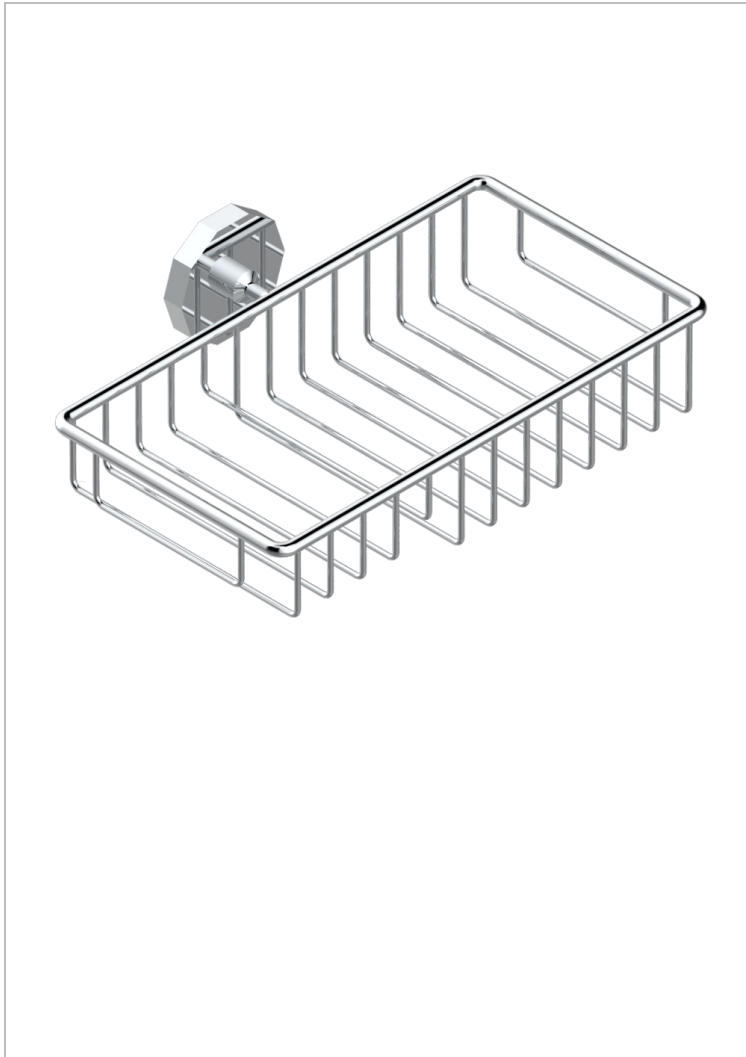

LES ONDES WITH LEVER HANDLES

G8B-2620

Soap and sponge holder, wall mounted

THG[®]
PARIS

CHARACTERISTIC

- Les Ondes with lever handles
- Soap and sponge holder, wall mounted

AVAILABLE FINITIONS

Black ceram - D30
Blush PVD - H62
Brass color PVD - H49
Brown bronze color PVD - F33
Chrome polished - A02
Chrome polished / gold polished - G02

Copper antique matt, coated - H07
Gold color PVD - H52
Gold mat - F07
Gold polished - F01
Graphite PVD - H64
Light coated bronze - D01

Matt Umber PVD - H67
Matt blush PVD - H60
Matt brass color PVD - H50
Matt brown bronze color PVD - F34
Matt chrome (American satin) - C02
Matt gold color PVD - H53