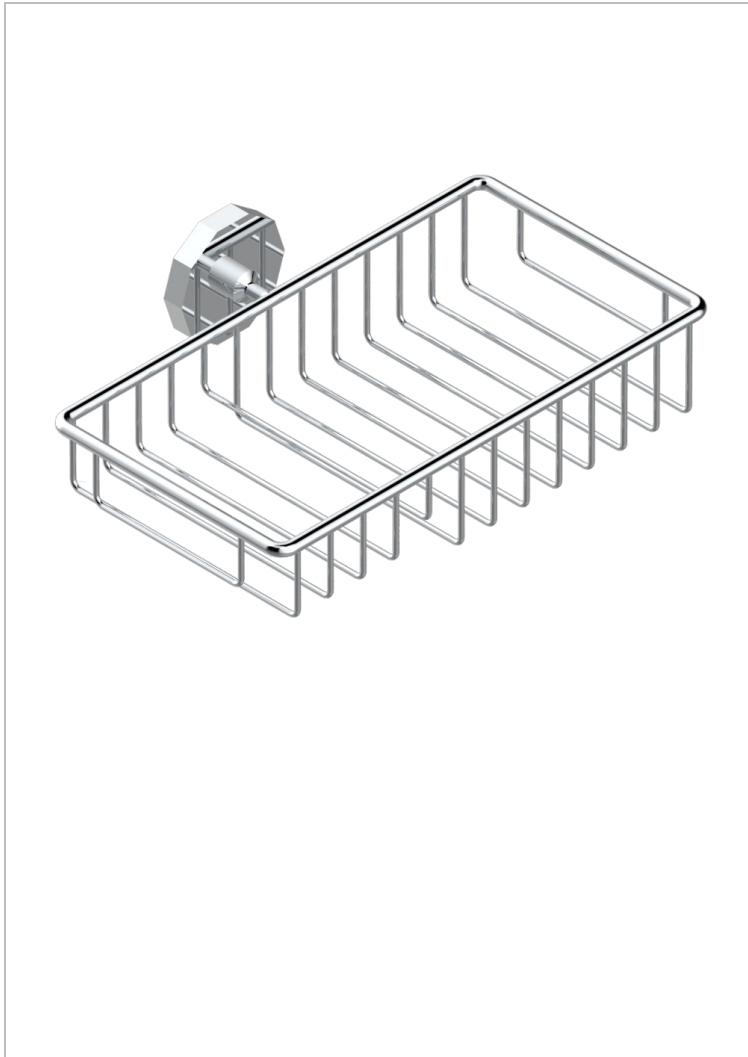

LES ONDES WITH LEVER HANDLES

G8B-2620

Soap and sponge holder, wall mounted

64957

14/11/2017

CHARACTERISTIC

- Les Ondes with lever handles
- Soap and sponge holder, wall mounted

AVAILABLE FINITIONS