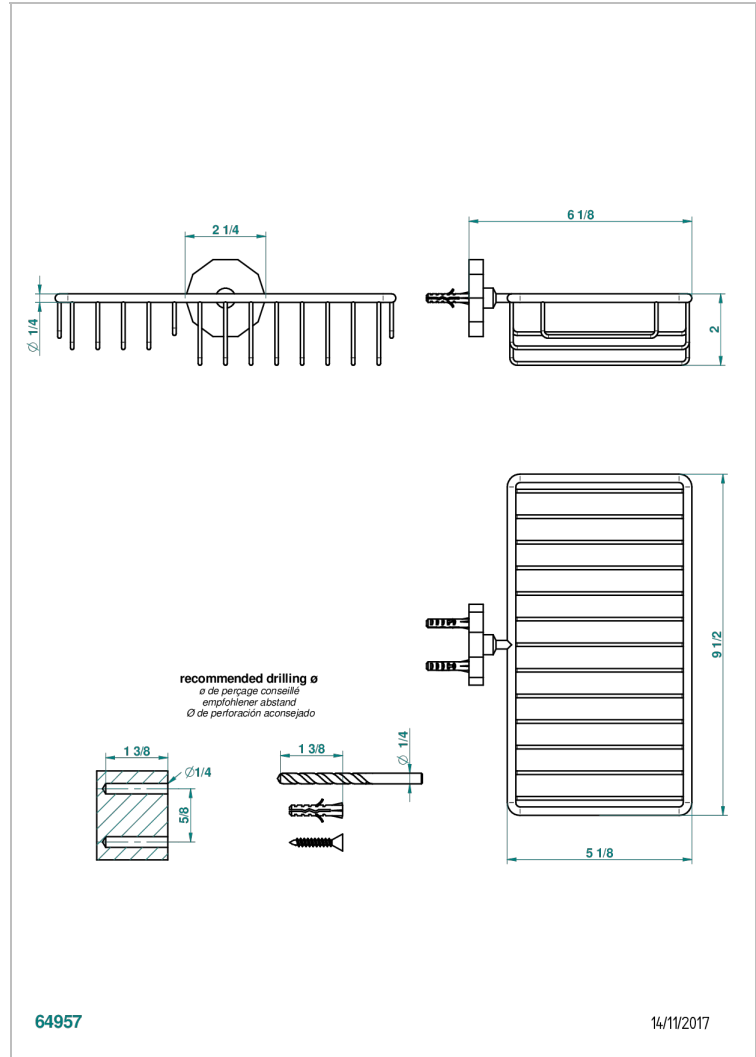

LES ONDES WITH LEVER HANDLES

G8B-2620

Soap and sponge holder, wall mounted

64957

14/11/2017

CHARACTERISTIC

- Les Ondes with lever handles
- Soap and sponge holder, wall mounted

AVAILABLE FINITIONS