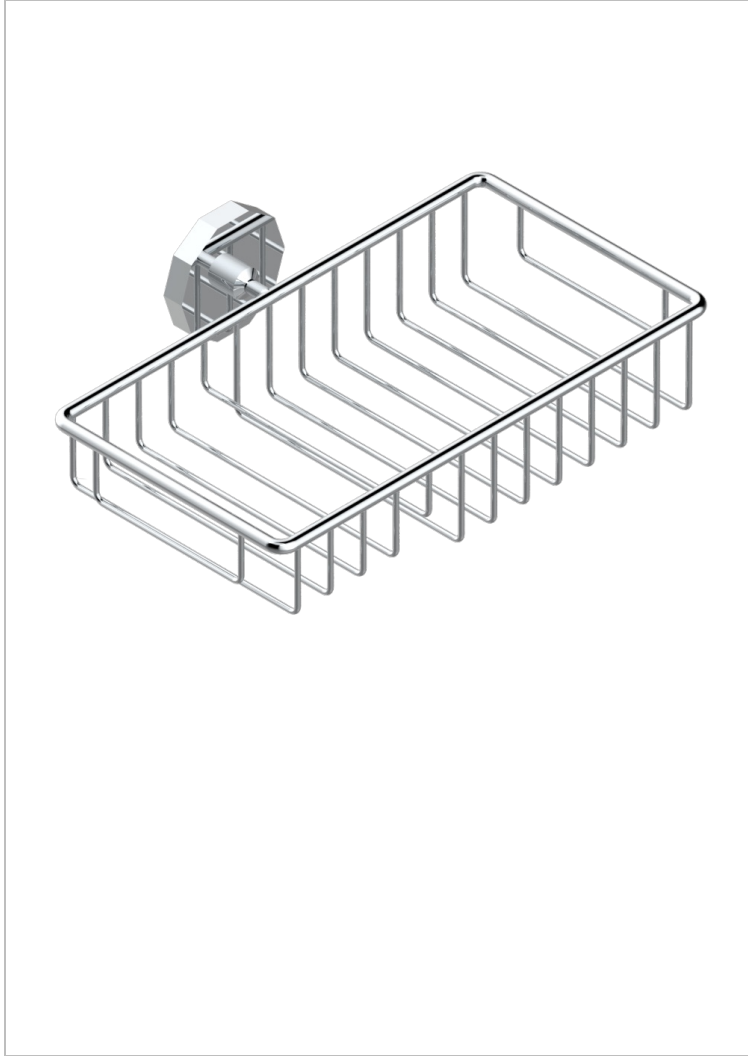

LES ONDES WITH LEVER

G8B-2620

Combined soap and sponge holder with flange, 240 x 130 mm

CHARACTERISTIC

- Les Ondes with lever
- Combined soap and sponge holder with flange, 240 x 130 mm

AVAILABLE FINITIONS

Antique nickel - H28
Black ceram - D30
Blush PVD - H62
Brass color PVD - H49
Brown bronze color PVD - F33
Gold color PVD - H52

Graphite PVD - H64
Lacquered light bronze - D01
Matt Umber PVD - H67
Matt blush PVD - H60
Matt brass color PVD - H50
Matt brown bronze color PVD - F34