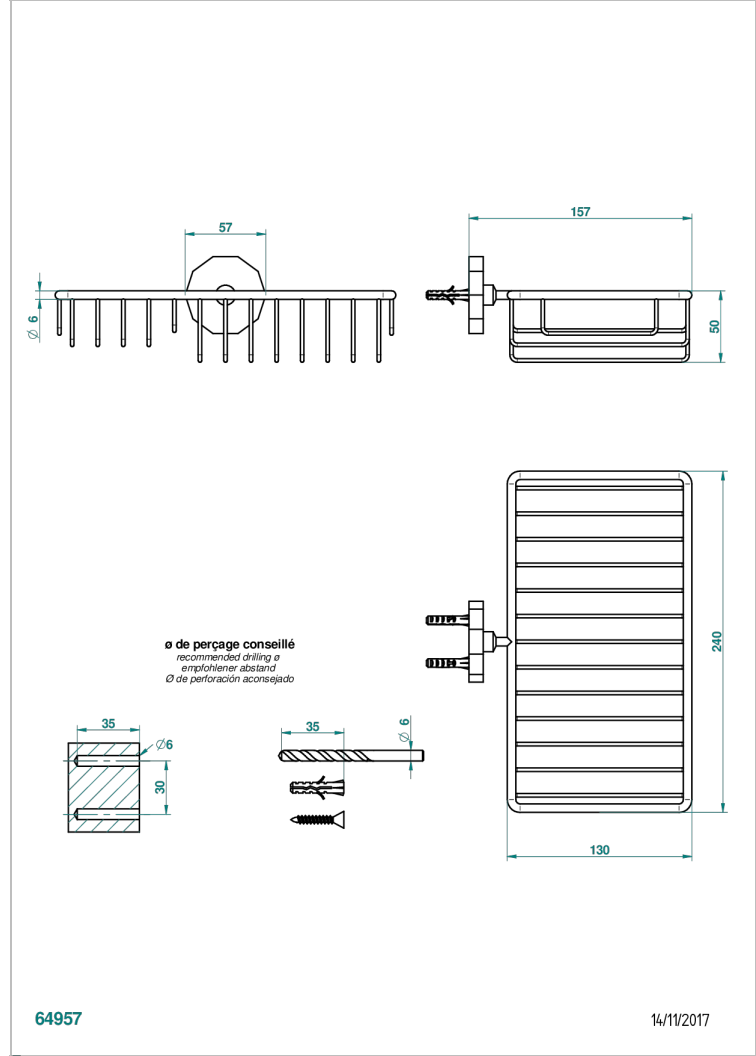

LES ONDES WITH LEVER

G8B-2620

Combined soap and sponge holder with flange, 240 x 130 mm

CHARACTERISTIC

- Les Ondes with lever
- Combined soap and sponge holder with flange, 240 x 130 mm

AVAILABLE FINITIONS