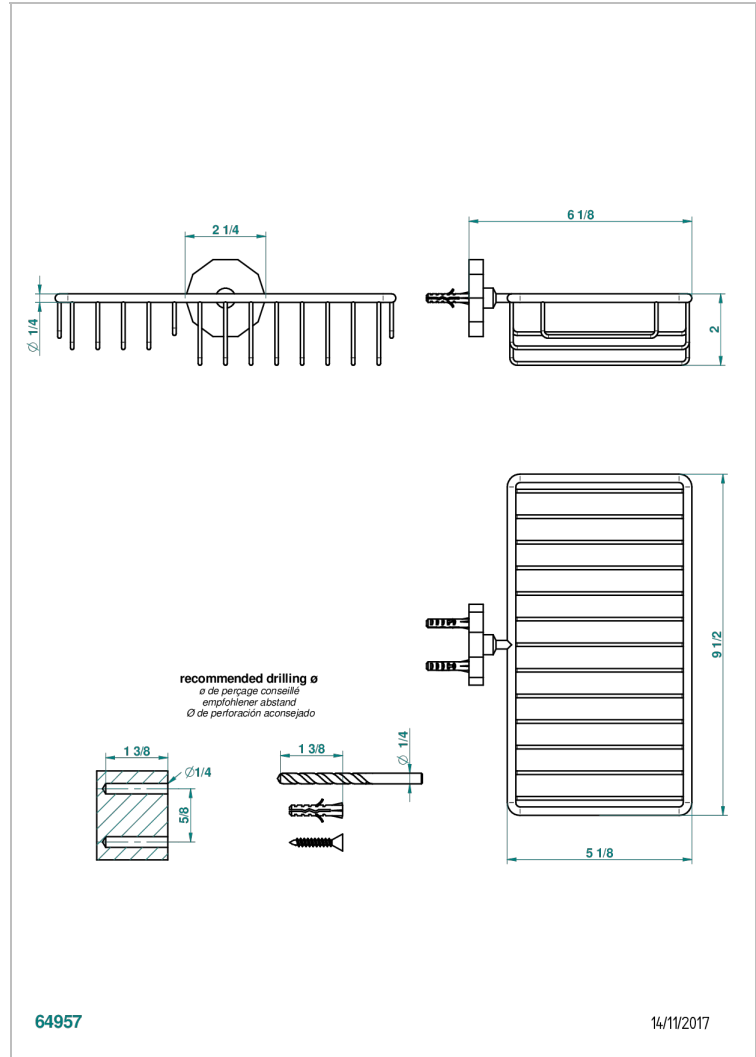

# LES ONDES WITH LEVER

G8B-2620

Combined soap and sponge holder with flange, 240 x 130 mm

64957

14/11/2017

## CHARACTERISTIC

- Les Ondes with lever
- Combined soap and sponge holder with flange, 240 x 130 mm