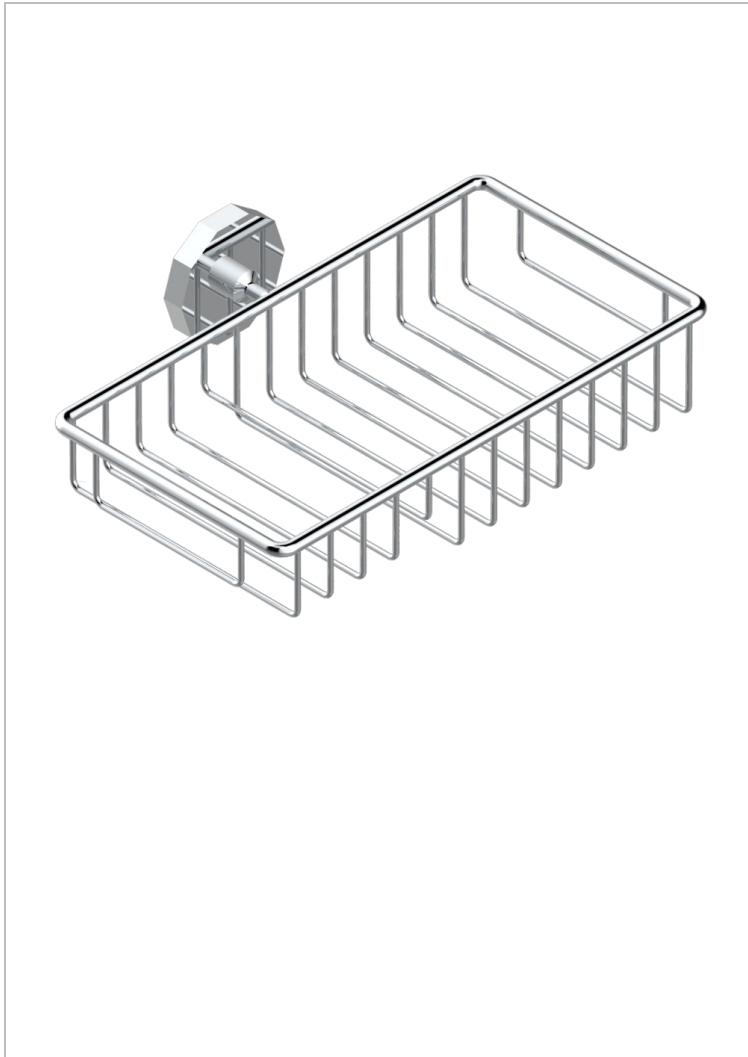

# LES ONDES WITH LEVER

G8B-2620

Combined soap and sponge holder with flange, 240 x 130 mm

64957

14/11/2017

## CHARACTERISTIC

- Les Ondes with lever
- Combined soap and sponge holder with flange, 240 x 130 mm