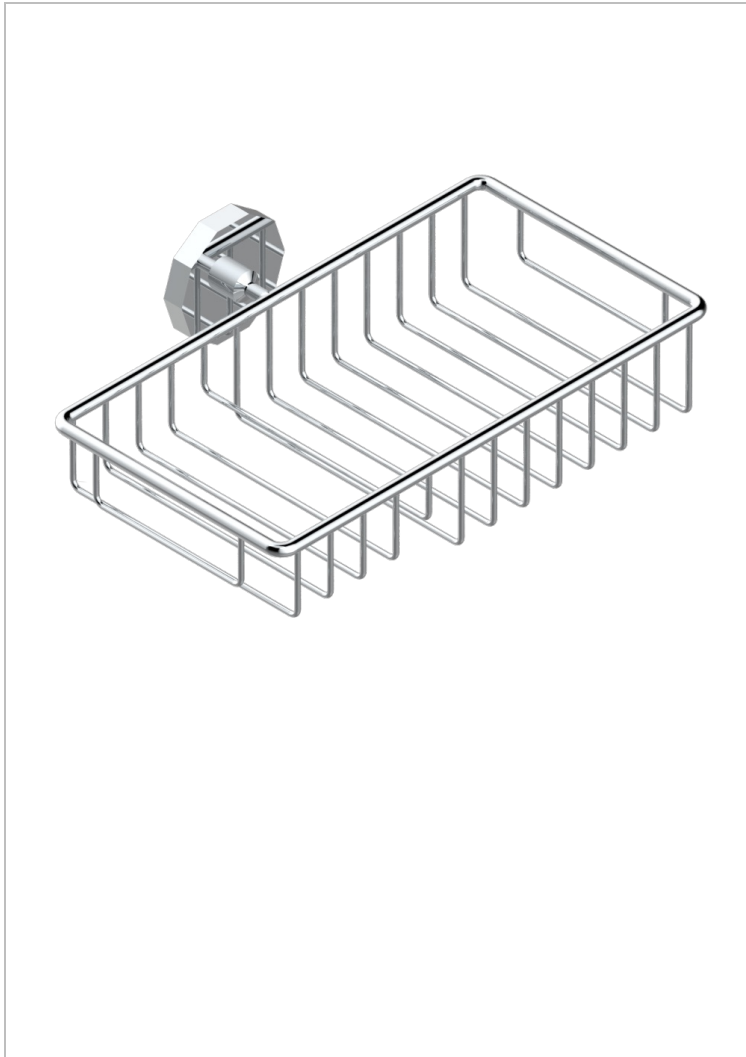

# LES ONDES

G8A-2620

Soap and sponge holder, wall mounted

## CHARACTERISTIC

- Les Ondes
- Soap and sponge holder, wall mounted