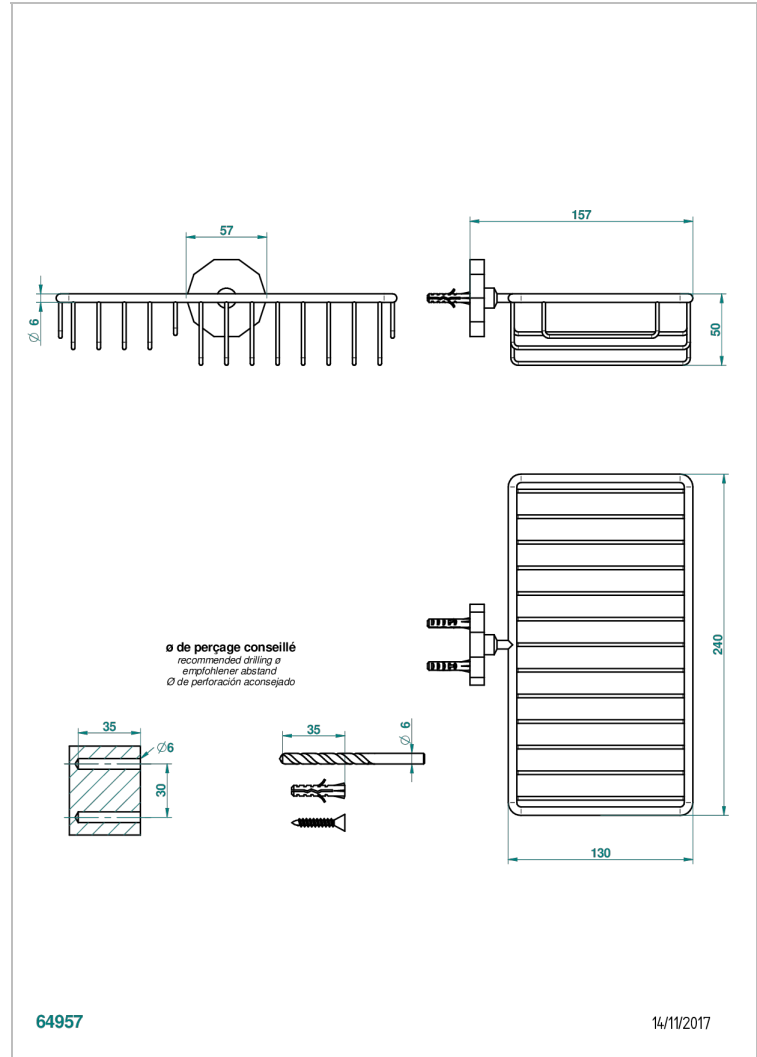

# LES ONDES

G8A-2620

Soap and sponge holder, wall mounted

## CHARACTERISTIC

- Les Ondes
- Soap and sponge holder, wall mounted