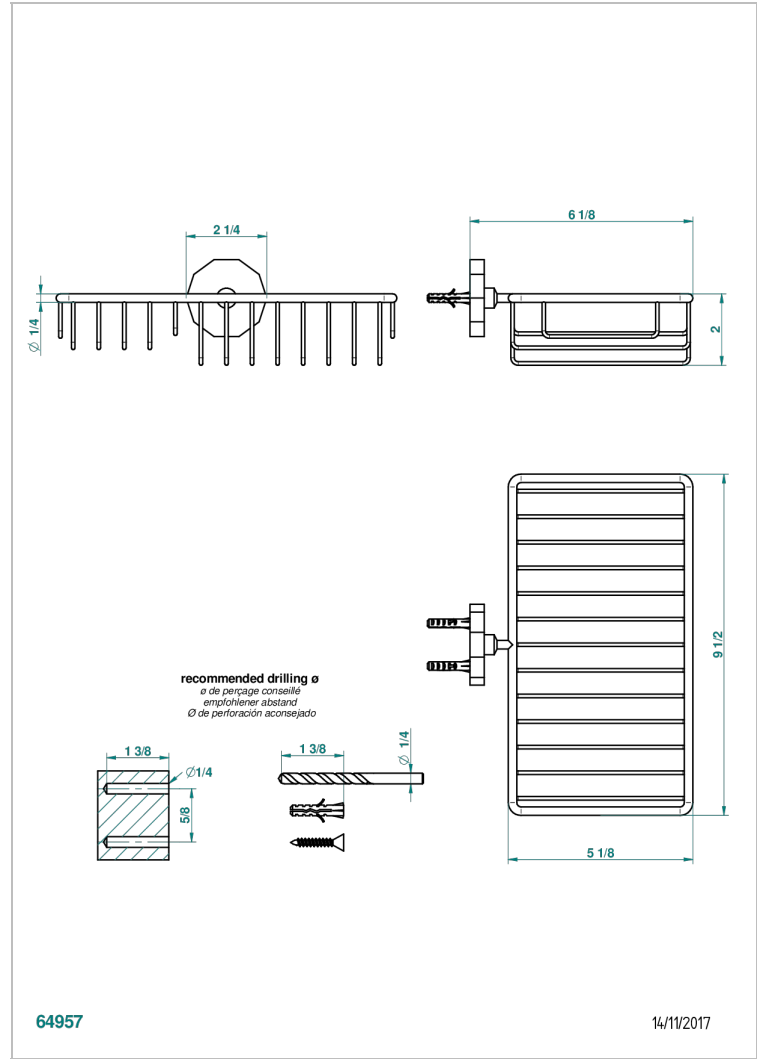

LES ONDES

G8A-2620

Soap and sponge holder, wall mounted

64957

14/11/2017

CHARACTERISTIC

- Les Ondes
- Soap and sponge holder, wall mounted

AVAILABLE FINITIONS