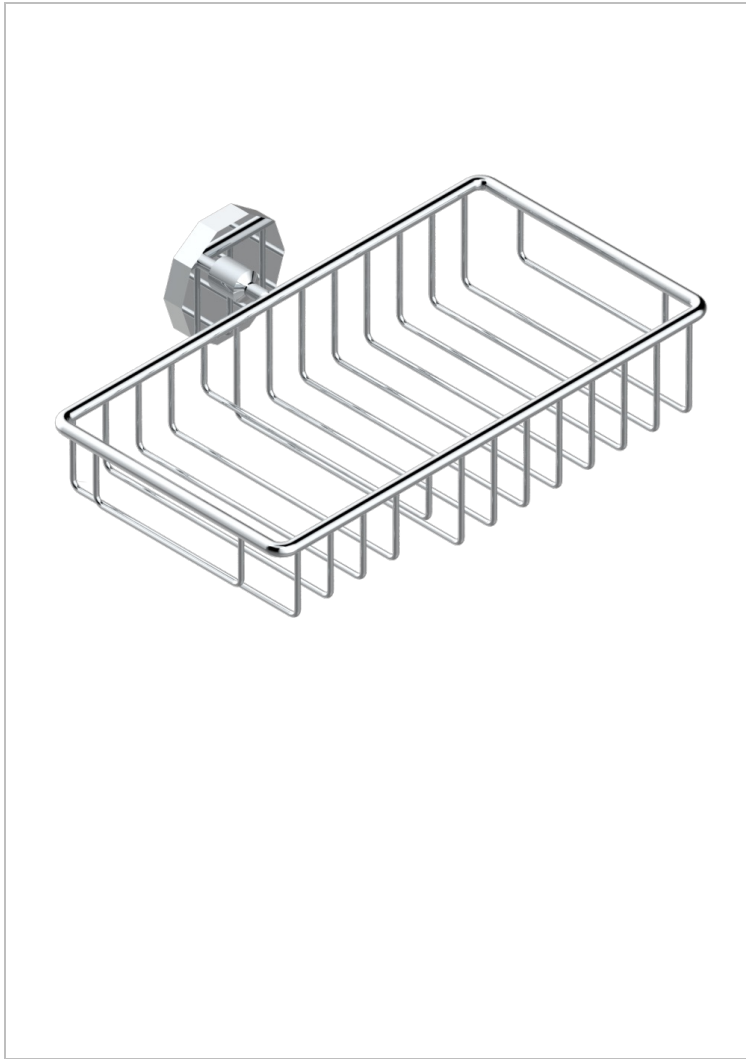

LES ONDES

G8A-2620

Soap and sponge holder, wall mounted

64957

14/11/2017

CHARACTERISTIC

- Les Ondes
- Soap and sponge holder, wall mounted

AVAILABLE FINITIONS