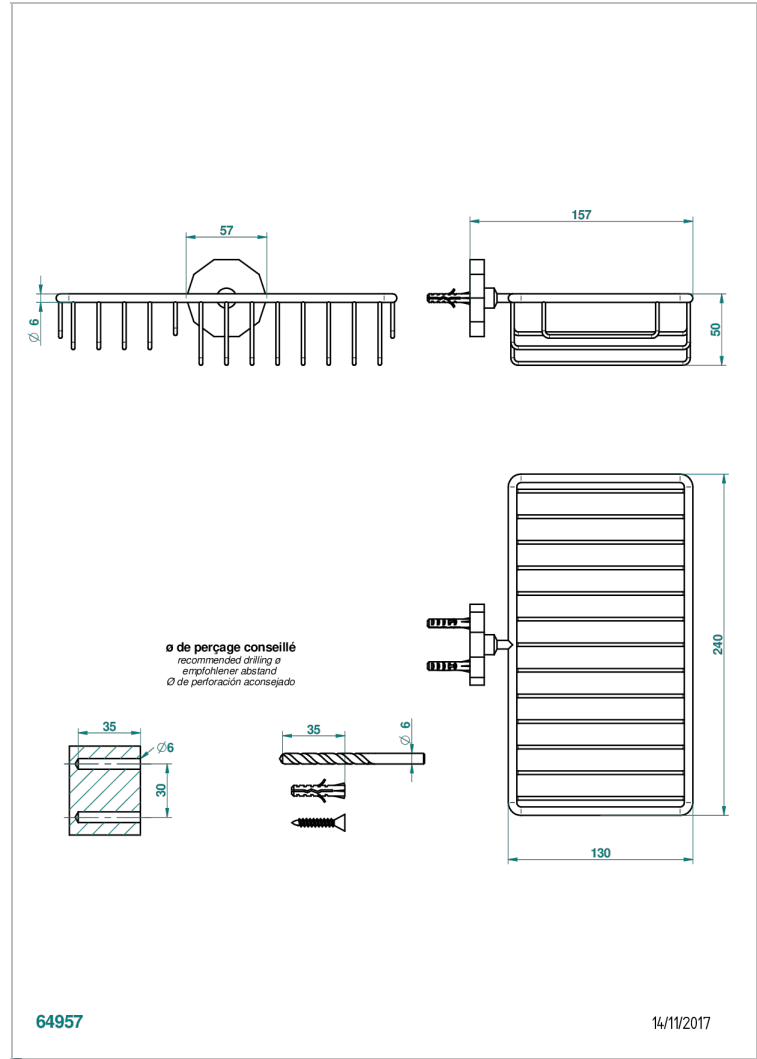

LES ONDES

G8A-2620

Combined soap and sponge holder with flange, 240 x 130 mm

CHARACTERISTIC

- Les Ondes
- Combined soap and sponge holder with flange, 240 x 130 mm

AVAILABLE FINITIONS

Antique nickel - H28
Black ceram - D30
Blush PVD - H62
Brass color PVD - H49
Brown bronze color PVD - F33
Gold color PVD - H52