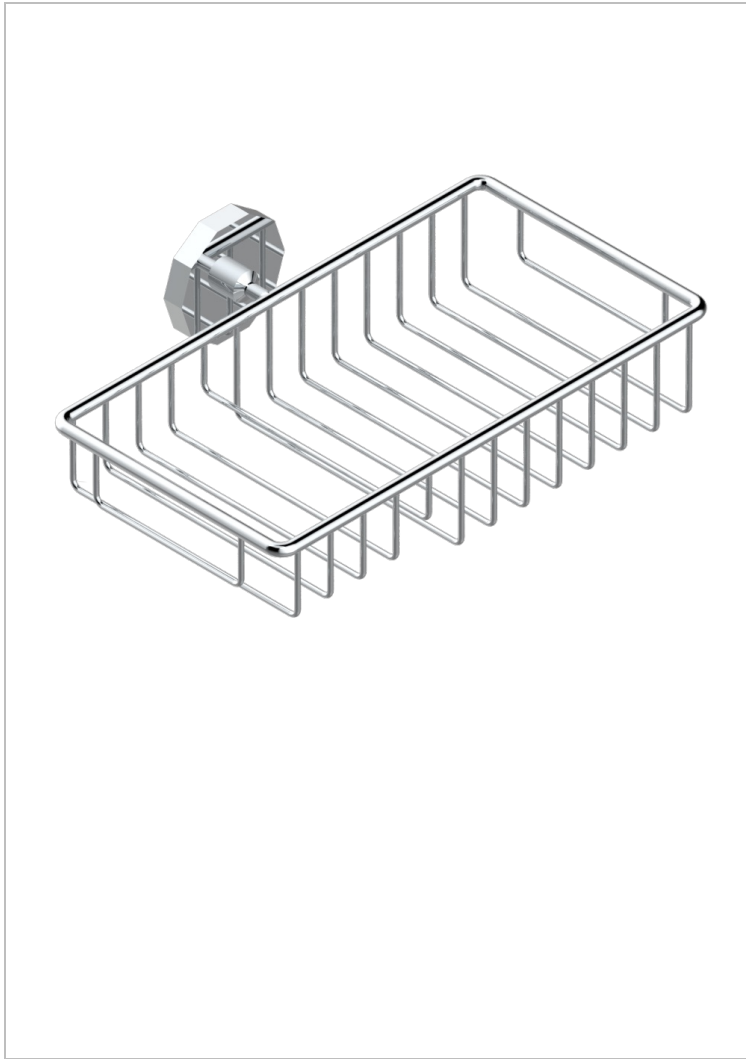

LES ONDES

G8A-2620

Combined soap and sponge holder with flange, 240 x 130 mm

CHARACTERISTIC

- Les Ondes
- Combined soap and sponge holder with flange, 240 x 130 mm

AVAILABLE FINITIONS

Antique nickel - H28
Black ceram - D30
Blush PVD - H62
Brass color PVD - H49
Brown bronze color PVD - F33
Gold color PVD - H52