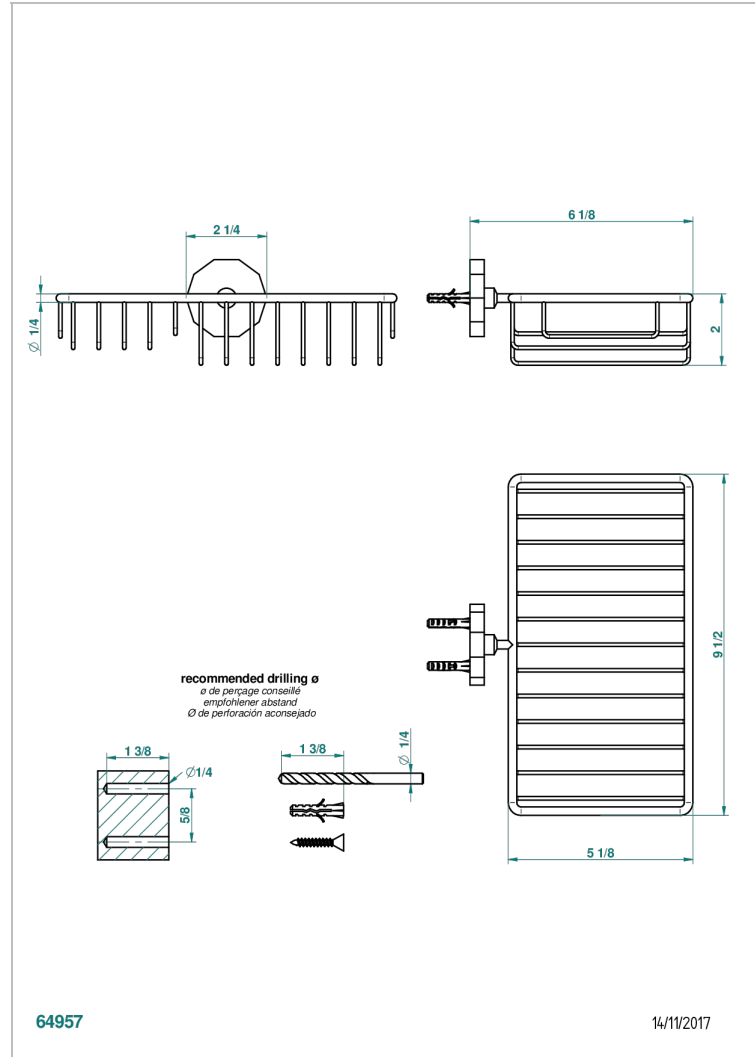

LES ONDES

G8A-2620

Combined soap and sponge holder with flange, 240 x 130 mm

64957

14/11/2017

CHARACTERISTIC

- Les Ondes
- Combined soap and sponge holder with flange, 240 x 130 mm

AVAILABLE FINITIONS