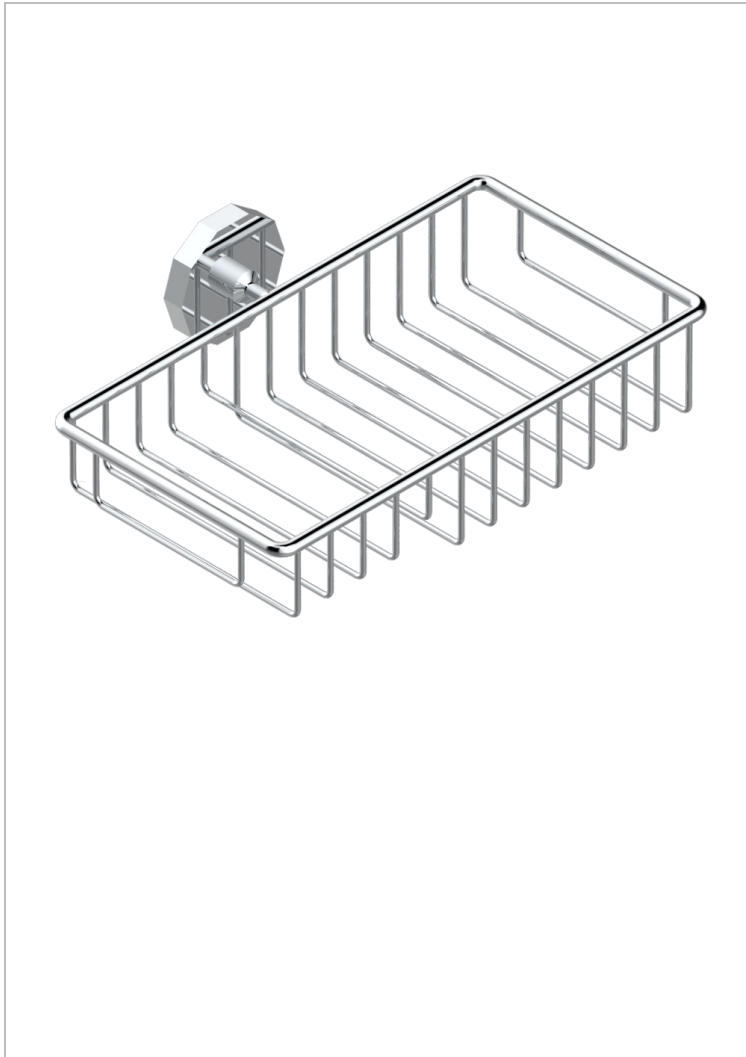

LES ONDES

G8A-2620

Combined soap and sponge holder with flange, 240 x 130 mm

64957

14/11/2017

CHARACTERISTIC

- Les Ondes
- Combined soap and sponge holder with flange, 240 x 130 mm

AVAILABLE FINITIONS

Antique nickel - H28
Black ceram - D30
Blush PVD - H62
Brass color PVD - H49
Brown bronze color PVD - F33
Gold color PVD - H52

Graphite PVD - H64
Lacquered light bronze - D01
Matt Umber PVD - H67
Matt blush PVD - H60
Matt brass color PVD - H50
Matt brown bronze color PVD - F34