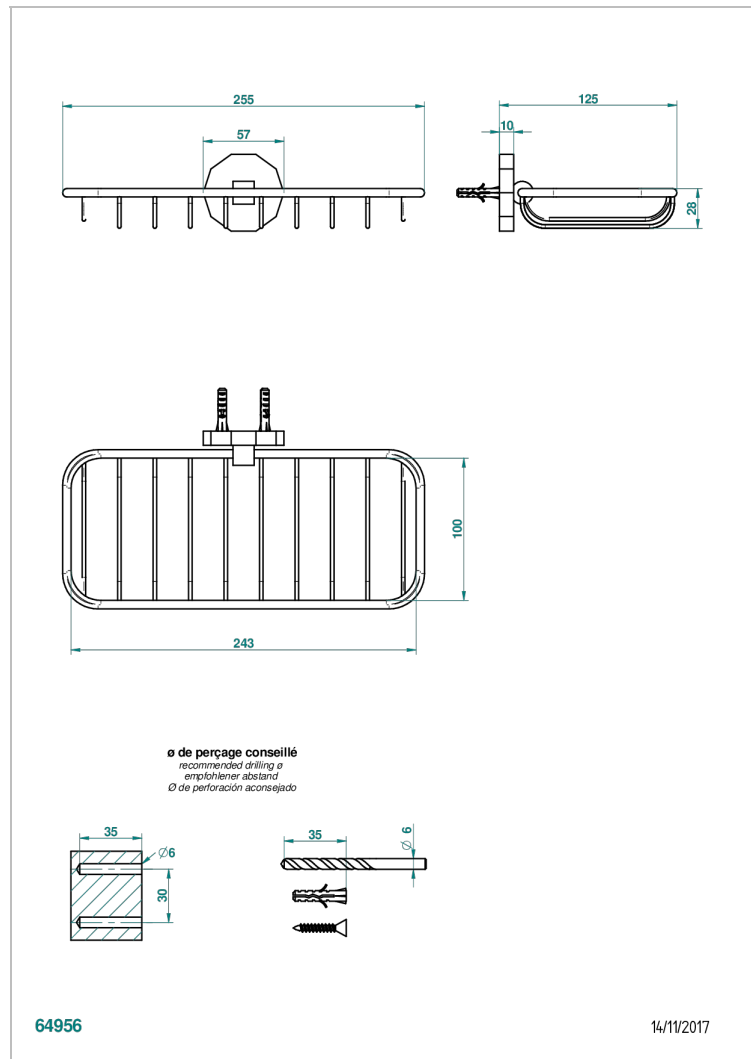

LES ONDES WITH LEVER HANDLES

G8B-620A

Soap basket, wall mounted 10" x 4"3/8

THG[®]
PARIS

CHARACTERISTIC

- Les Ondes with lever handles
- Soap basket, wall mounted 10" x 4"3/8

AVAILABLE FINITIONS

Black ceram - D30
Blush PVD - H62
Brass color PVD - H49
Brown bronze color PVD - F33
Chrome polished - A02
Chrome polished / gold polished - G02