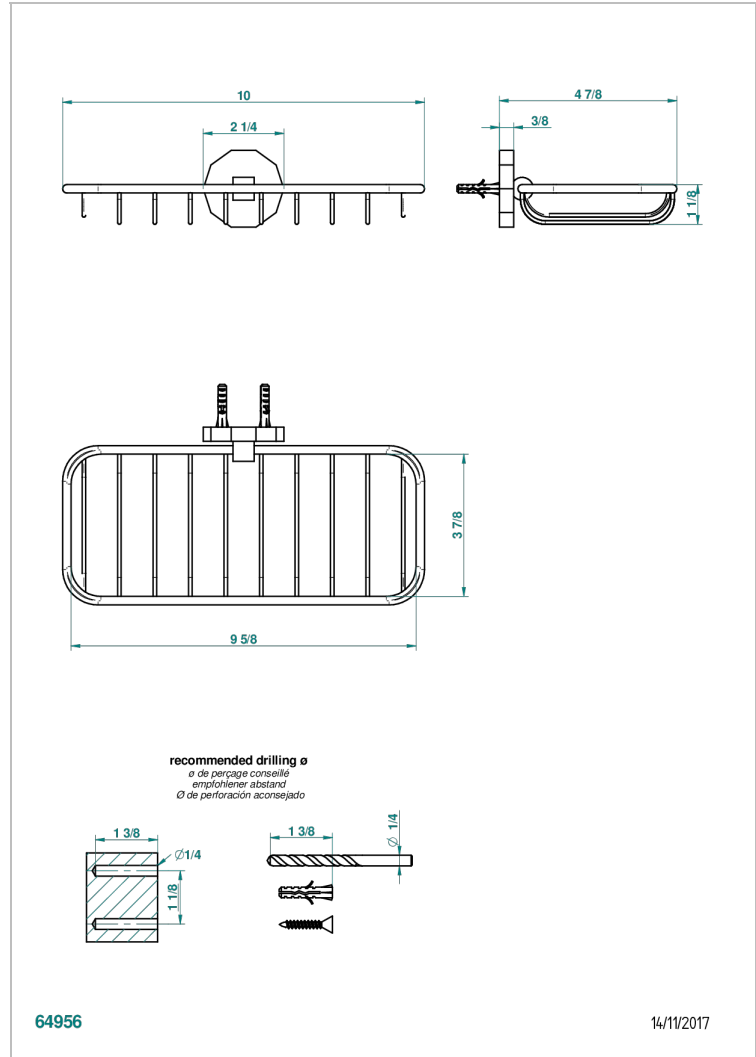

LES ONDES WITH LEVER HANDLES

G8B-620A

Soap basket, wall mounted 10" x 4"3/8

CHARACTERISTIC

- Les Ondes with lever handles
- Soap basket, wall mounted 10" x 4"3/8

AVAILABLE FINITIONS

Black ceram - D30
 Blush PVD - H62
 Brass color PVD - H49
 Brown bronze color PVD - F33
 Chrome polished - A02
 Chrome polished / gold polished - G02