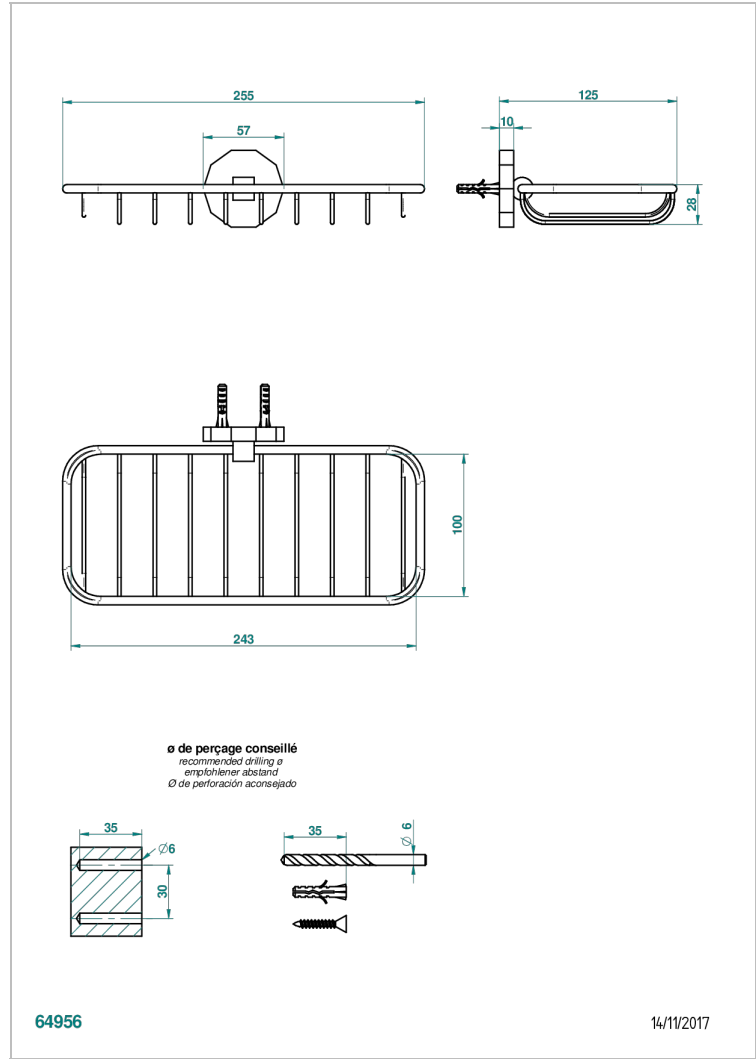

LES ONDES WITH LEVER

G8B-620A

Net soap dish

THG[®]
PARIS

CHARACTERISTIC

- Les Ondes with lever
- Net soap dish

AVAILABLE FINITIONS

Antique nickel - H28
Black ceram - D30
Blush PVD - H62
Brass color PVD - H49
Brown bronze color PVD - F33
Gold color PVD - H52