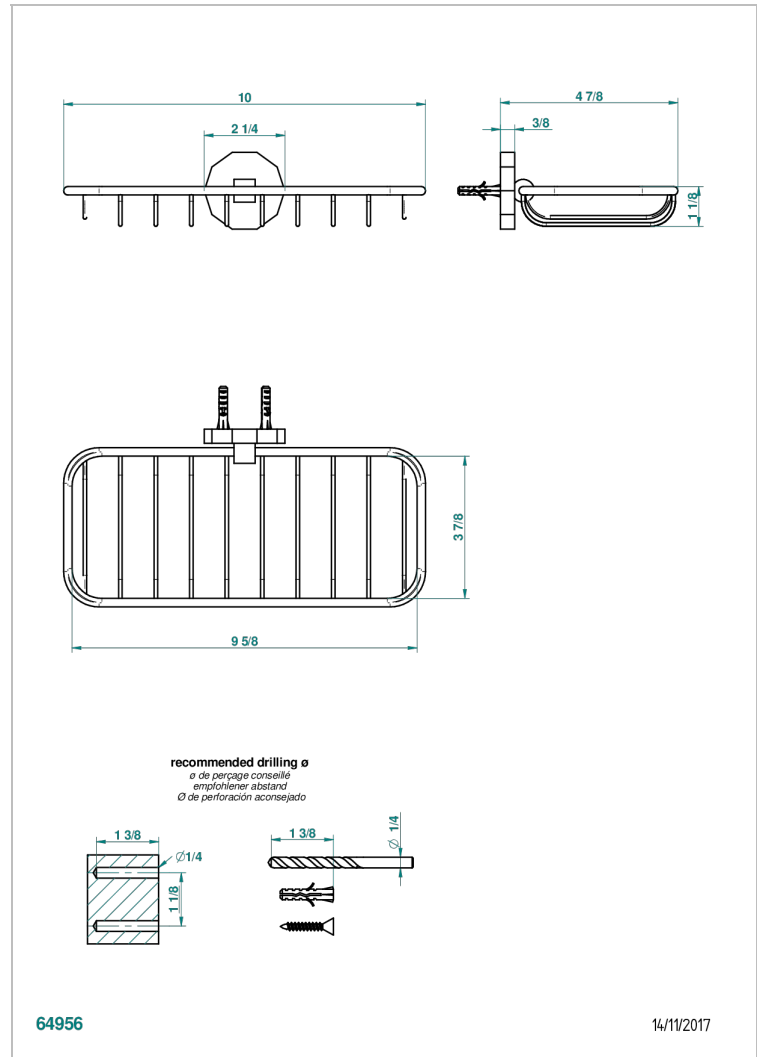

LES ONDES WITH LEVER

G8B-620A

Net soap dish

THG®
PARIS

64956

14/11/2017

CHARACTERISTIC

- Les Ondes with lever
- Net soap dish

AVAILABLE FINITIONS

Antique nickel - H28
Black ceram - D30
Blush PVD - H62
Brass color PVD - H49
Brown bronze color PVD - F33
Gold color PVD - H52

Graphite PVD - H64
Lacquered light bronze - D01
Matt Umber PVD - H67
Matt blush PVD - H60
Matt brass color PVD - H50
Matt brown bronze color PVD - F34

Matt chrome - C02
Matt gold - F07
Matt gold color PVD - H53
Matt graphite PVD - H65
Matt nickel (color finish) - C01
Matt nickel color PVD - H56

Natural smoked Brass - A13
Nickel color PVD - H55
Polished chrome (color finish) - A02
Polished chrome / Polished gold (color finish) - G02
Polished gold (color finish) - F01
Polished nickel - B01

Soft gold - F30
Soft matt gold - F31
Umber PVD - H66
Varnished matt antique red copper (color finish) - H07