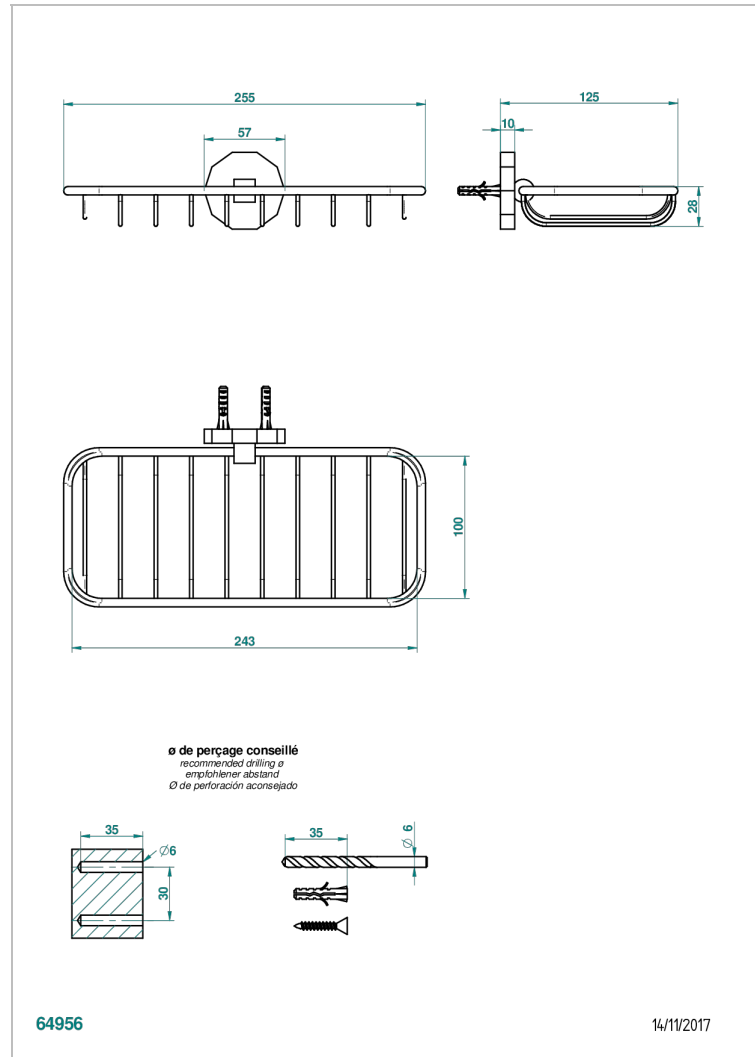

# LES ONDES

G8A-620A

Soap basket, wall mounted 10" x 4"3/8

## CHARACTERISTIC

- Les Ondes
- Soap basket, wall mounted 10" x 4"3/8