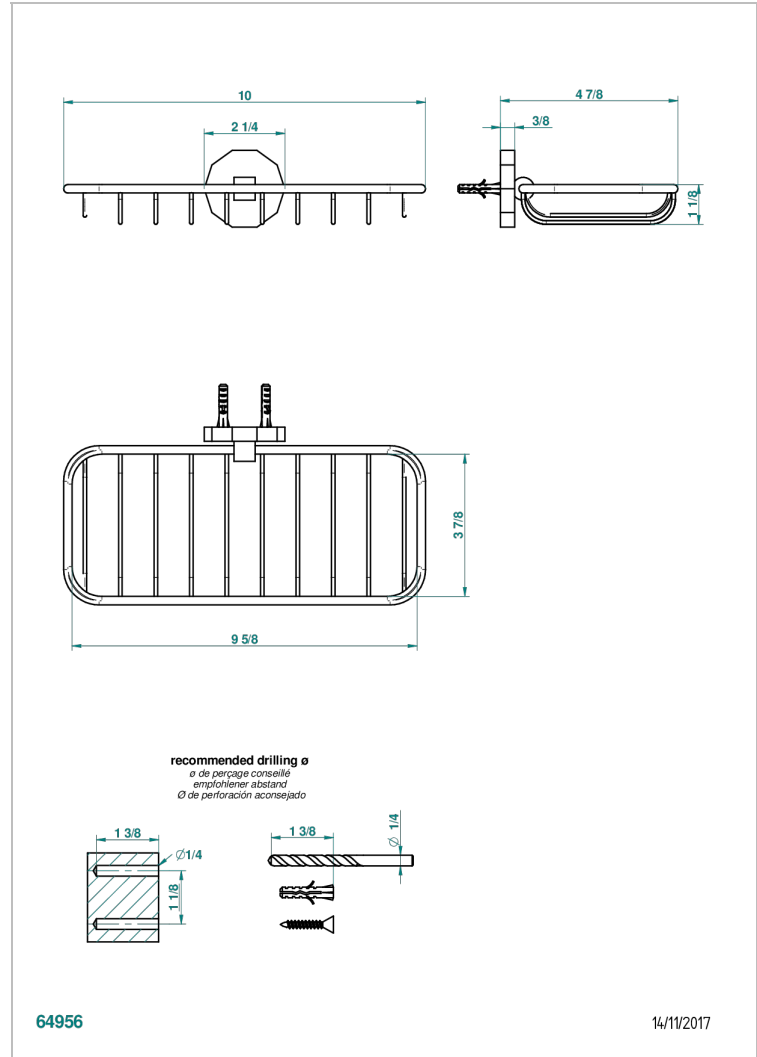

LES ONDES

G8A-620A

Soap basket, wall mounted 10" x 4"3/8

CHARACTERISTIC

- Les Ondes
- Soap basket, wall mounted 10" x 4"3/8

AVAILABLE FINITIONS

Black ceram - D30
Blush PVD - H62
Brass color PVD - H49
Brown bronze color PVD - F33
Chrome polished - A02
Chrome polished / gold polished - G02