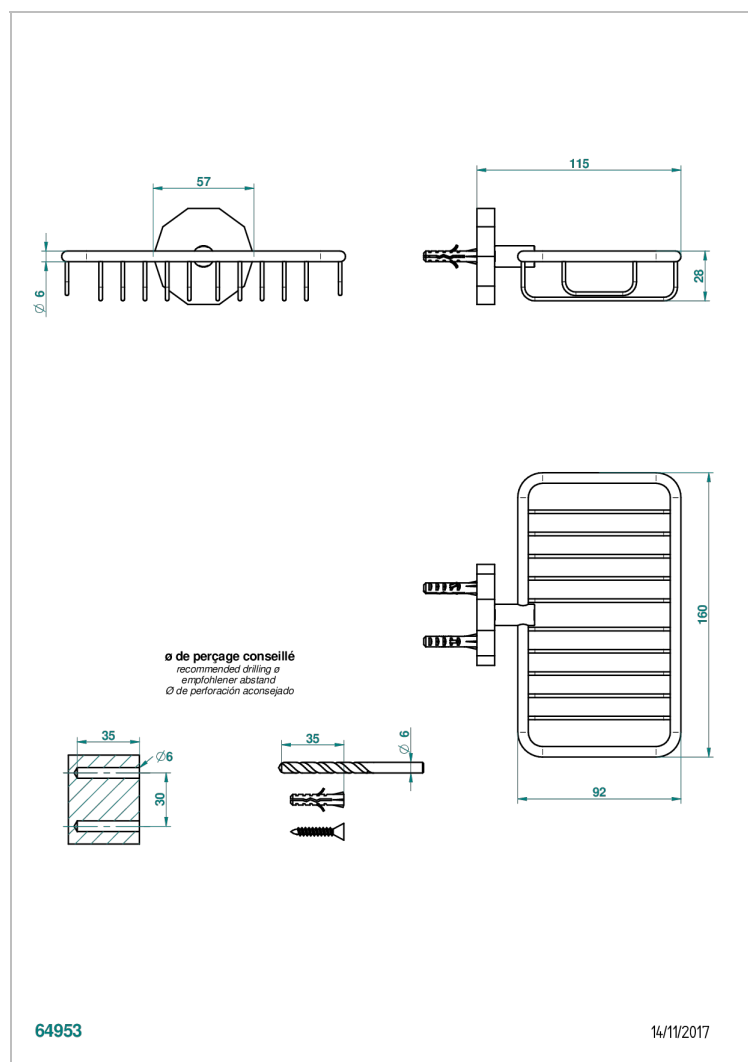

LES ONDES WITH LEVER HANDLES

G8B-620

Soap basket, wall mounted 6"1/4 x 3"5/8

CHARACTERISTIC

- Les Ondes with lever handles
- Soap basket, wall mounted 6"1/4 x 3"5/8

AVAILABLE FINITIONS

Black ceram - D30

Blush PVD - H62