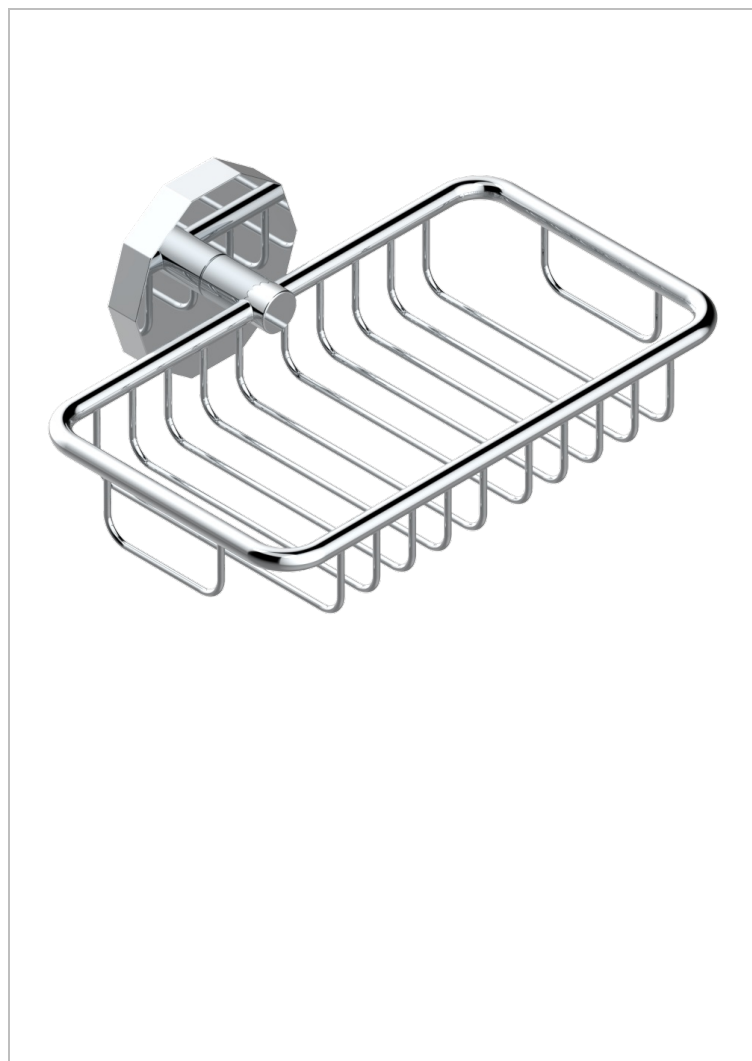

LES ONDES WITH LEVER HANDLES

G8B-620

Soap basket, wall mounted 6"1/4 x 3"5/8

CHARACTERISTIC

- Les Ondes with lever handles
- Soap basket, wall mounted 6"1/4 x 3"5/8

AVAILABLE FINITIONS

Black ceram - D30

Blush PVD - H62