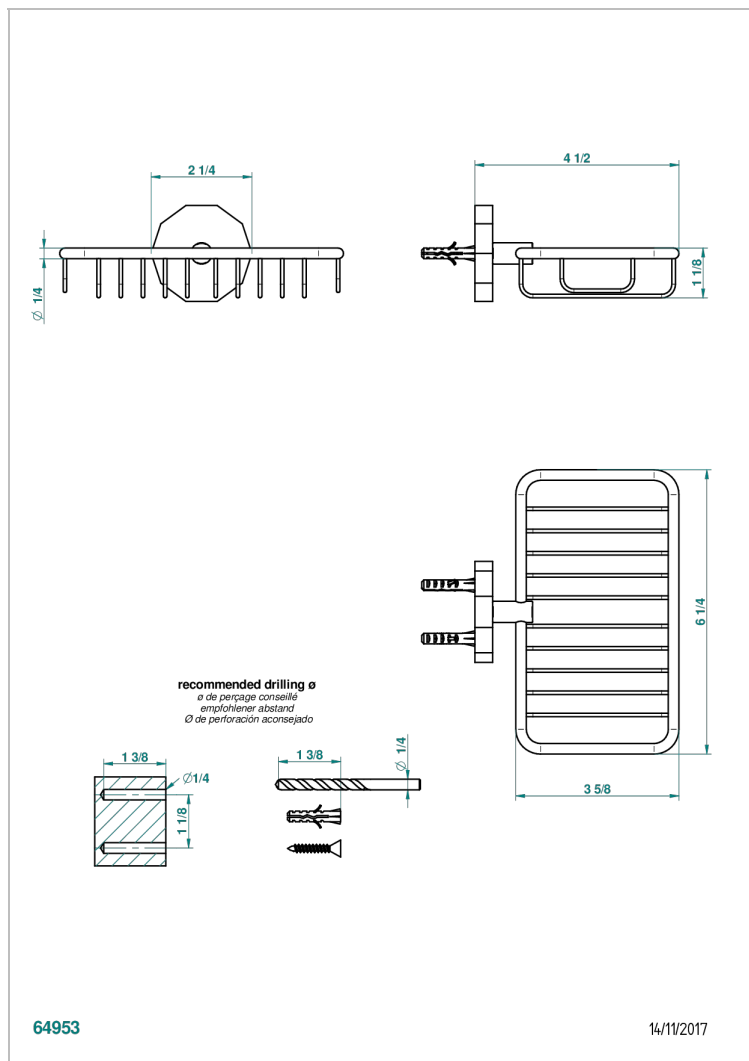

LES ONDES WITH LEVER HANDLES

G8B-620

Soap basket, wall mounted 6"1/4 x 3"5/8

CHARACTERISTIC

- Les Ondes with lever handles
- Soap basket, wall mounted 6"1/4 x 3"5/8

AVAILABLE FINITIONS

Black ceram - D30
Blush PVD - H62
Brass color PVD - H49
Brown bronze color PVD - F33
Chrome polished - A02
Chrome polished / gold polished - G02