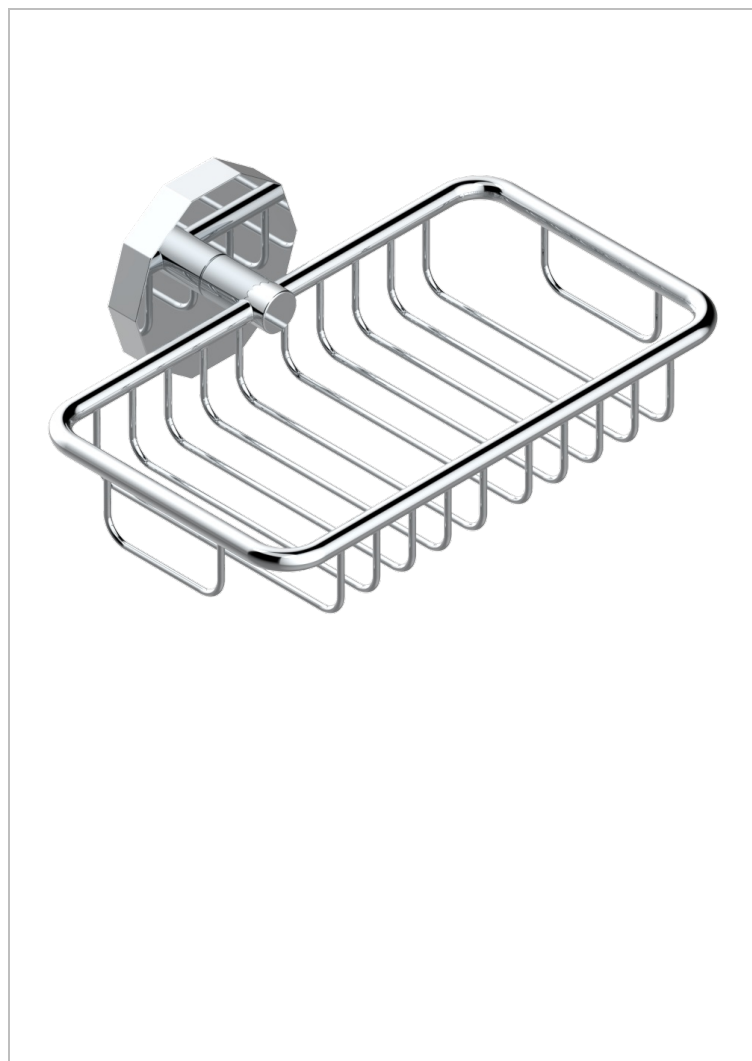

LES ONDES WITH LEVER HANDLES

G8B-620

Soap basket, wall mounted 6"1/4 x 3"5/8

CHARACTERISTIC

- Les Ondes with lever handles
- Soap basket, wall mounted 6"1/4 x 3"5/8

AVAILABLE FINITIONS

Black ceram - D30
Blush PVD - H62
Brass color PVD - H49
Brown bronze color PVD - F33
Chrome polished - A02
Chrome polished / gold polished - G02

Copper antique matt, coated - H07
Gold color PVD - H52
Gold mat - F07
Gold polished - F01
Graphite PVD - H64
Light coated bronze - D01

Matt Umber PVD - H67
Matt blush PVD - H60
Matt brass color PVD - H50
Matt brown bronze color PVD - F34
Matt chrome (American satin) - C02
Matt gold color PVD - H53