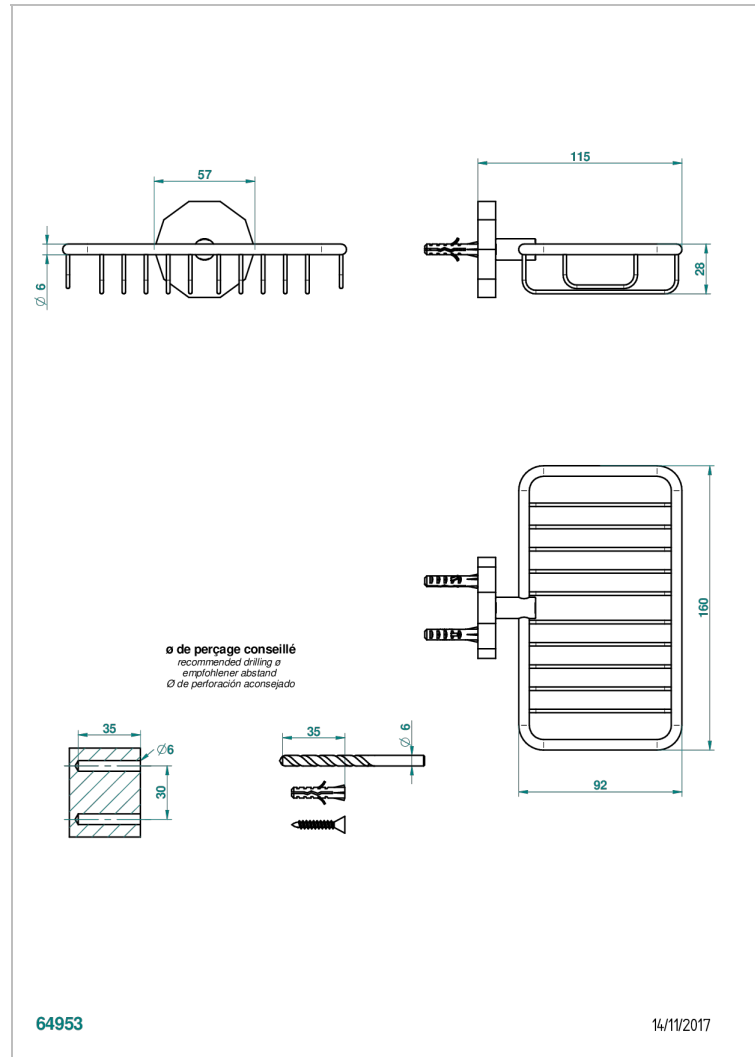

LES ONDES

G8A-620

Soap basket, wall mounted 6"1/4 x 3"5/8

CHARACTERISTIC

- Les Ondes
- Soap basket, wall mounted 6"1/4 x 3"5/8

AVAILABLE FINITIONS

Black ceram - D30
 Blush PVD - H62
 Brass color PVD - H49
 Brown bronze color PVD - F33
 Chrome polished - A02
 Chrome polished / gold polished - G02