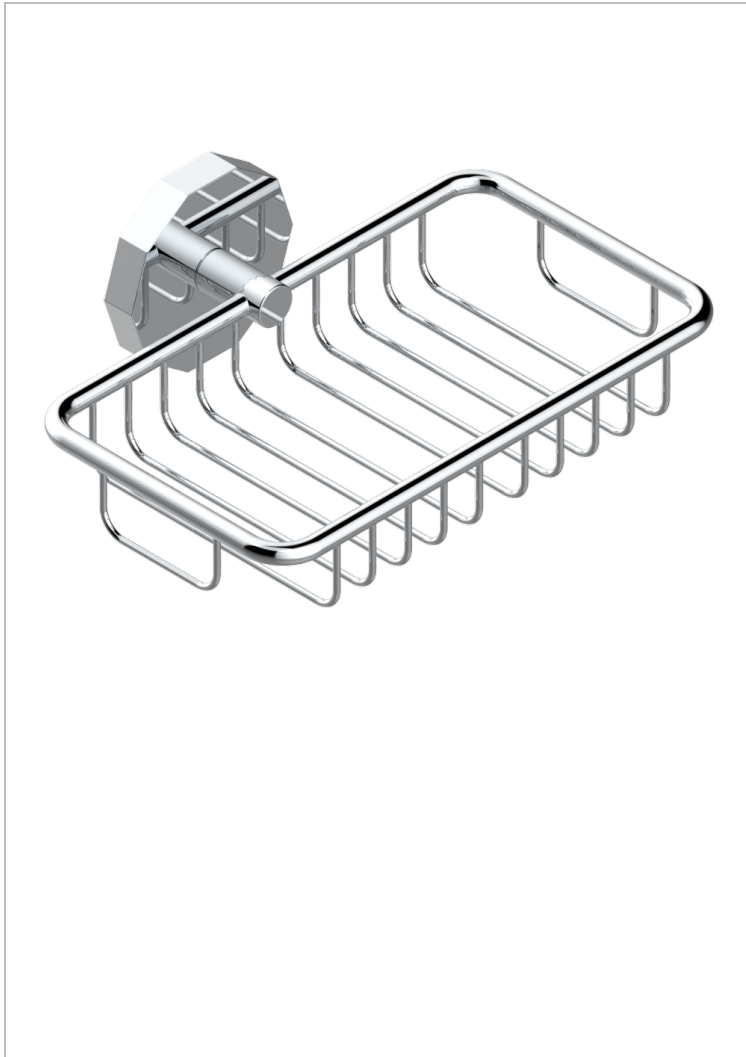

LES ONDES

G8A-620

Soap basket, wall mounted 6"1/4 x 3"5/8

CHARACTERISTIC

- Les Ondes
- Soap basket, wall mounted 6"1/4 x 3"5/8

AVAILABLE FINITIONS

Black ceram - D30
 Blush PVD - H62
 Brass color PVD - H49
 Brown bronze color PVD - F33
 Chrome polished - A02
 Chrome polished / gold polished - G02

Copper antique matt, coated - H07
 Gold color PVD - H52
 Gold mat - F07
 Gold polished - F01
 Graphite PVD - H64
 Light coated bronze - D01

Matt Umber PVD - H67
 Matt blush PVD - H60
 Matt brass color PVD - H50
 Matt brown bronze color PVD - F34
 Matt chrome (American satin) - C02
 Matt gold color PVD - H53