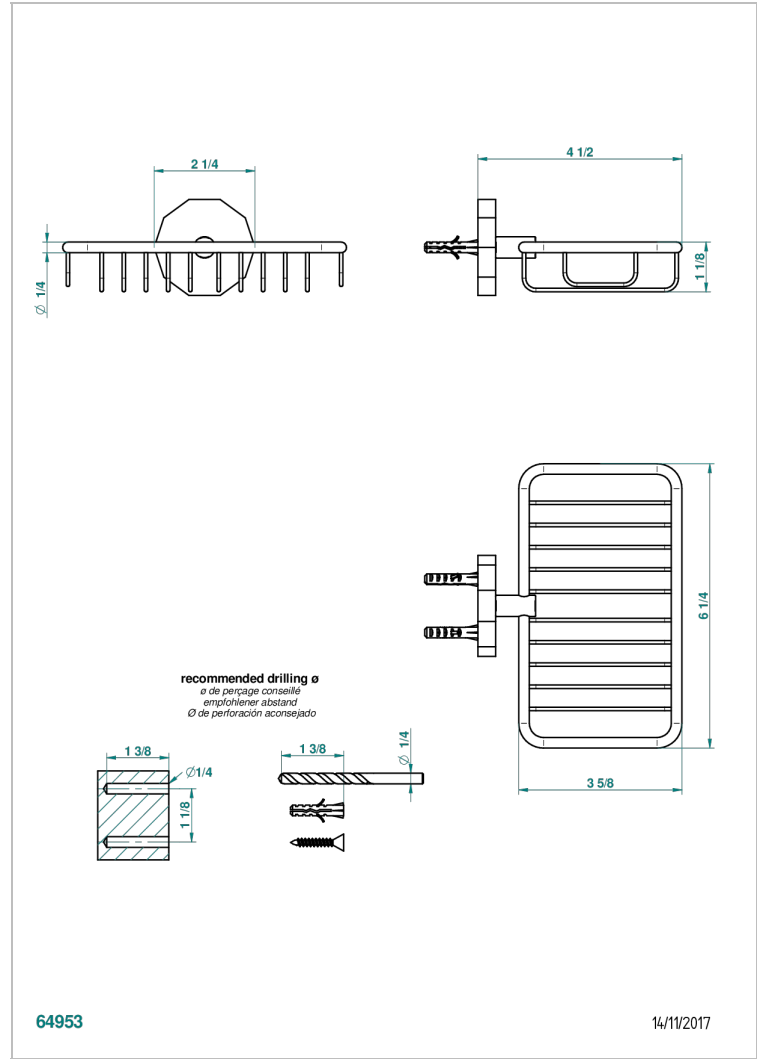

# LES ONDES

G8A-620

Soap basket, wall mounted 6"1/4 x 3"5/8

## CHARACTERISTIC

- Les Ondes
- Soap basket, wall mounted 6"1/4 x 3"5/8