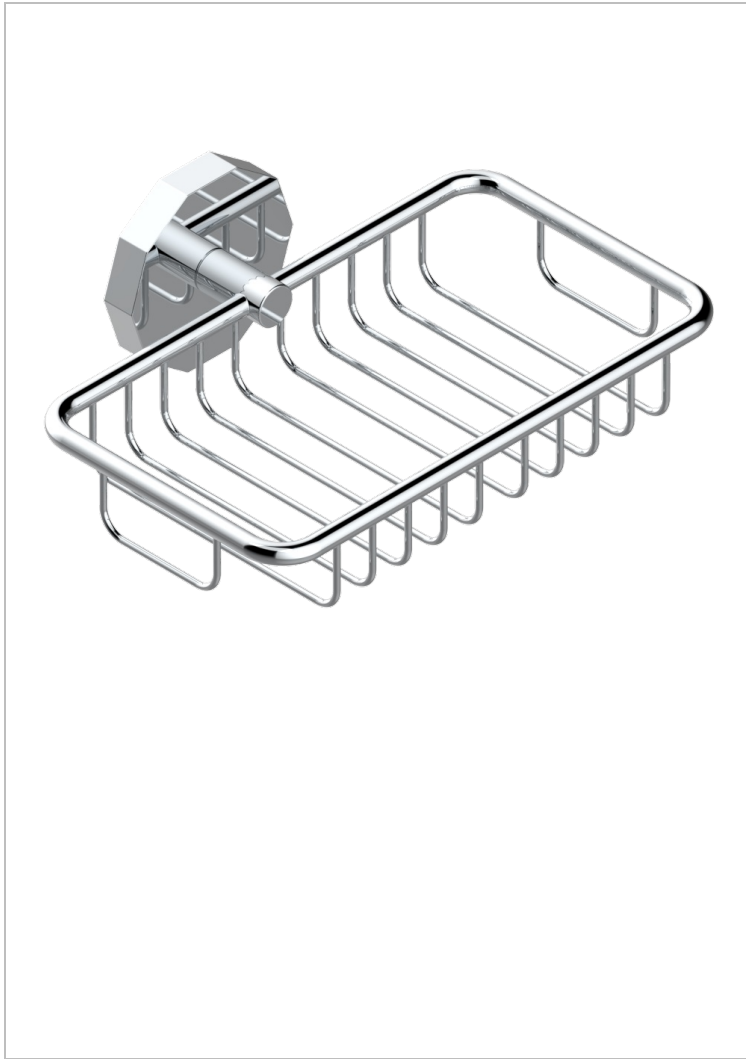

# LES ONDES

G8A-620

Soap basket, wall mounted 6"1/4 x 3"5/8

## CHARACTERISTIC

- Les Ondes
- Soap basket, wall mounted 6"1/4 x 3"5/8