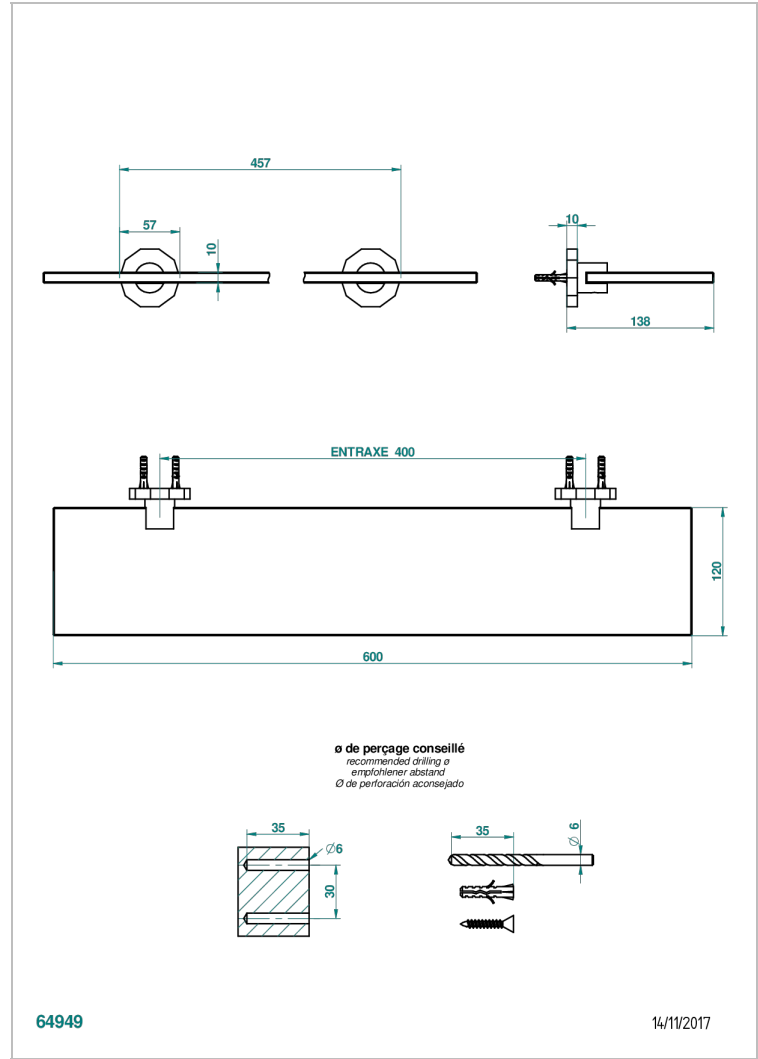

LES ONDES

G8A-564

Glass shelf with brackets

THG[®]
PARIS

CHARACTERISTIC

- Les Ondes
- Glass shelf with brackets

AVAILABLE FINITIONS

Black ceram - D30
Blush PVD - H62
Brass color PVD - H49
Brown bronze color PVD - F33
Chrome polished - A02
Chrome polished / gold polished - G02