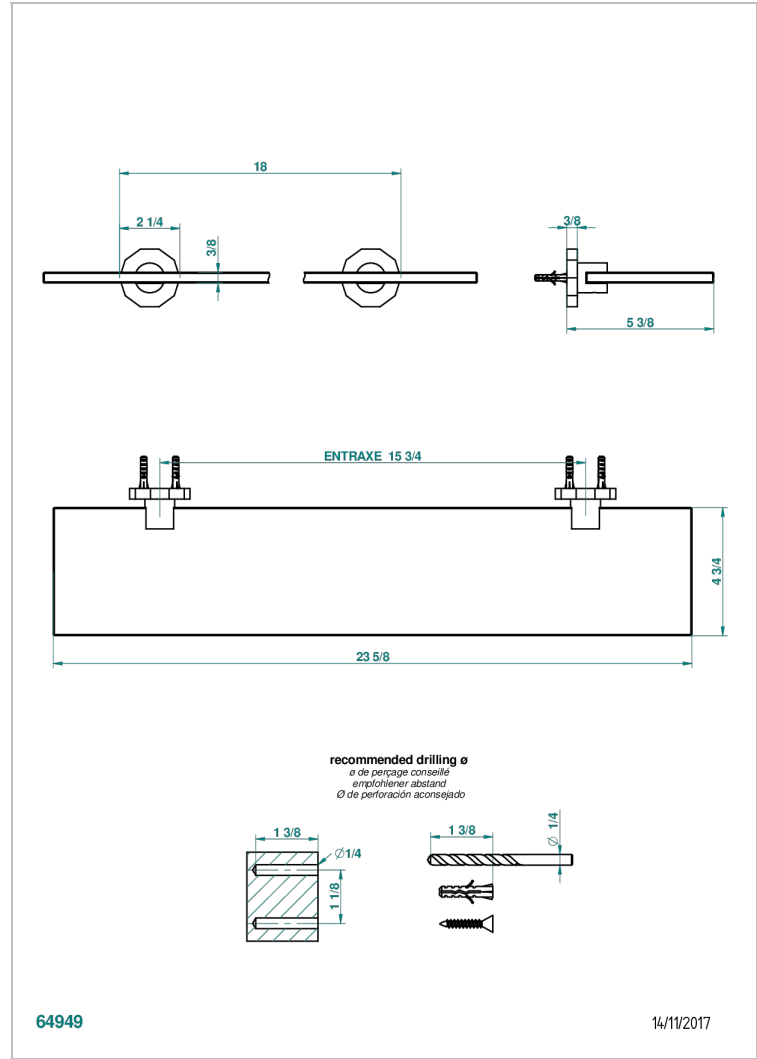

LES ONDES

G8A-564

Glass shelf with brackets

64949

14/11/2017

CHARACTERISTIC

- Les Ondes
- Glass shelf with brackets

AVAILABLE FINITIONS