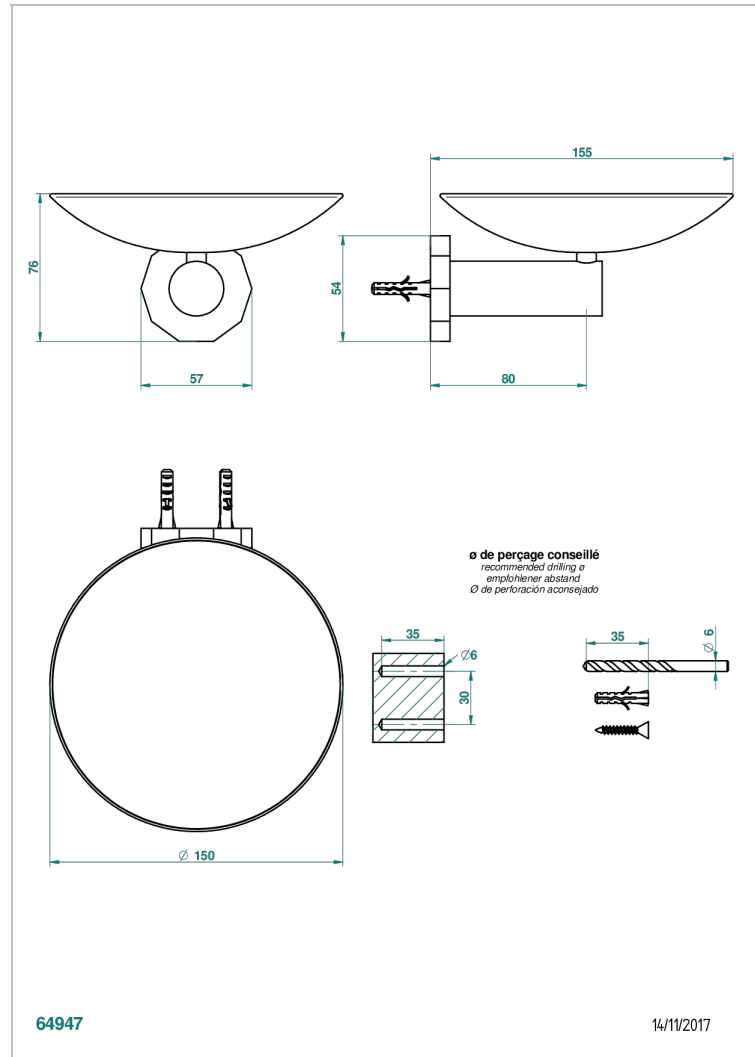

# LES ONDES WITH LEVER HANDLES

G8B-546GM

Soap dish, wall mounted, 6" diameter

THG<sup>®</sup>  
PARIS

## CHARACTERISTIC

- Les Ondes with lever handles
- Soap dish, wall mounted, 6" diameter