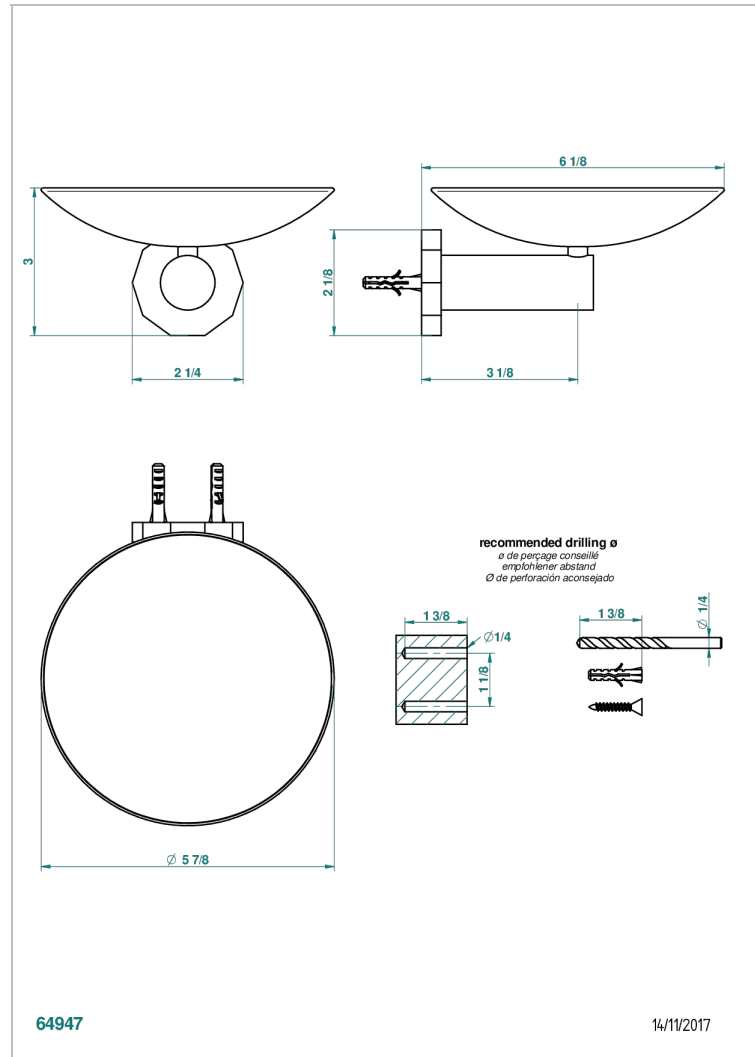

LES ONDES WITH LEVER HANDLES

G8B-546GM

Soap dish, wall mounted, 6" diameter

THG[®]
PARIS

CHARACTERISTIC

- Les Ondes with lever handles
- Soap dish, wall mounted, 6" diameter

AVAILABLE FINITIONS

Black ceram - D30
Blush PVD - H62
Brass color PVD - H49
Brown bronze color PVD - F33
Chrome polished - A02
Chrome polished / gold polished - G02