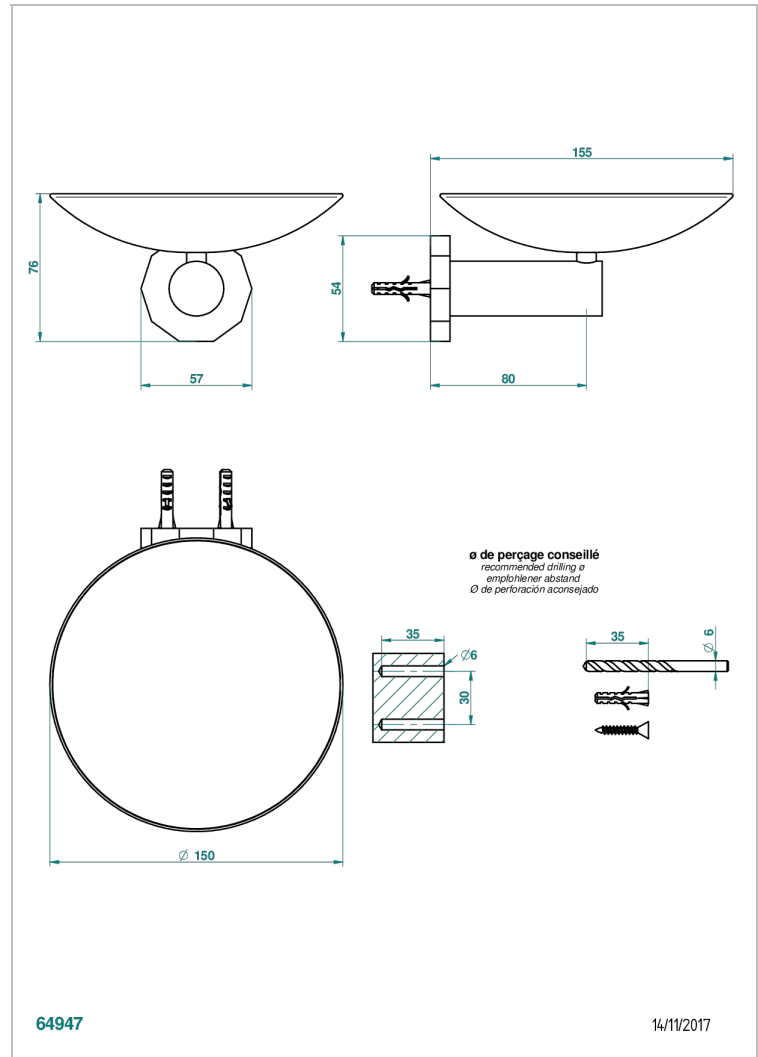

LES ONDES

G8A-546GM

Soap dish, wall mounted, 6" diameter

CHARACTERISTIC

- Les Ondes
- Soap dish, wall mounted, 6" diameter

AVAILABLE FINITIONS

Black ceram - D30
Blush PVD - H62
Brass color PVD - H49
Brown bronze color PVD - F33
Chrome polished - A02
Chrome polished / gold polished - G02