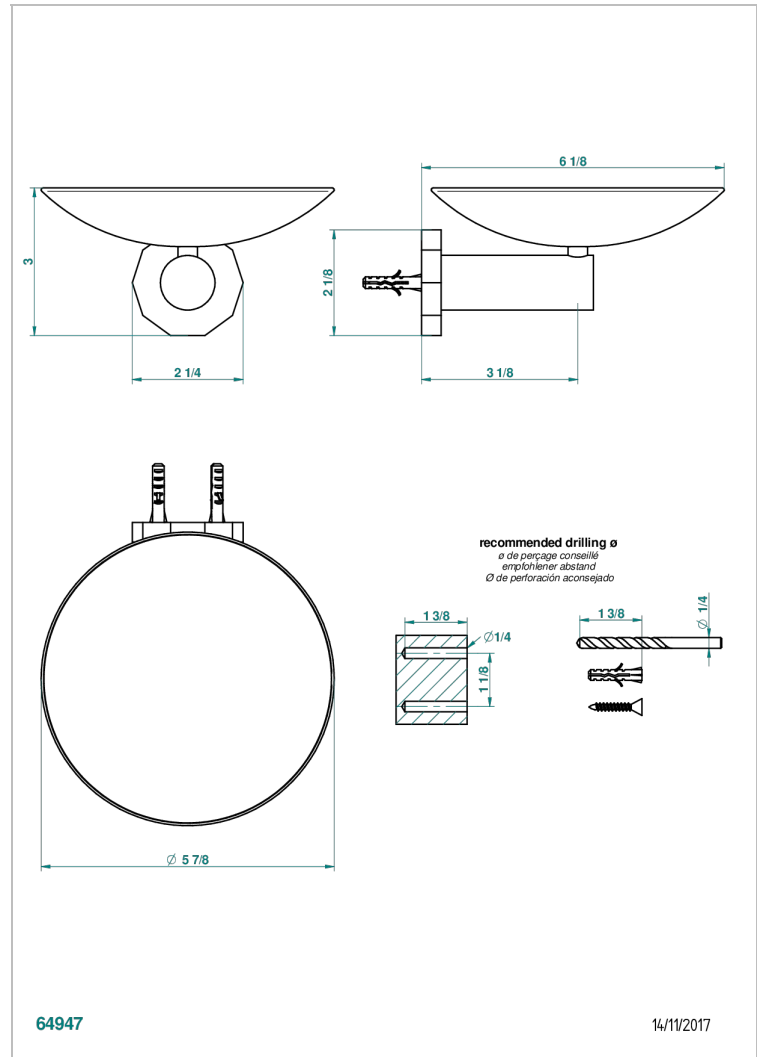

LES ONDES

G8A-546GM

Soap dish, wall mounted, 6" diameter

THG[®]
PARIS

CHARACTERISTIC

- Les Ondes
- Soap dish, wall mounted, 6" diameter

AVAILABLE FINITIONS

Black ceram - D30
Blush PVD - H62
Brass color PVD - H49
Brown bronze color PVD - F33
Chrome polished - A02
Chrome polished / gold polished - G02