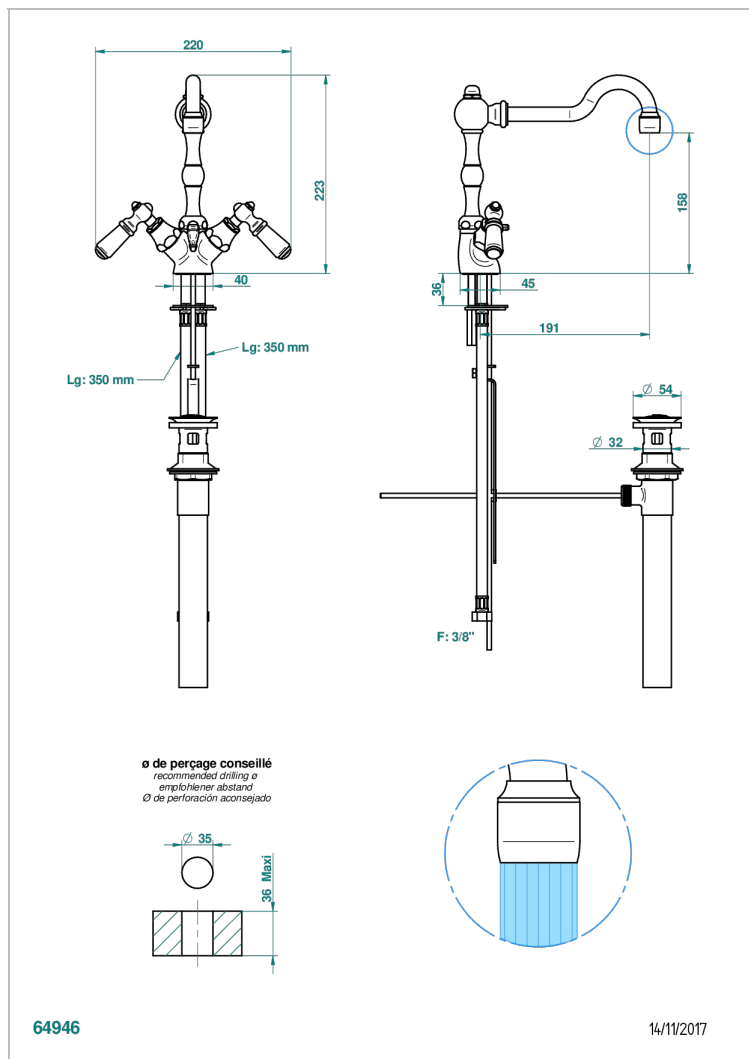

1900 WITH SMOOTH METAL LEVER HANDLES

G3M-2155/US

Single hole lavatory set with drain

CHARACTERISTIC

- 1900 with smooth metal lever handles
- Single hole lavatory set with drain

AVAILABLE FINITIONS

Black ceram - D30