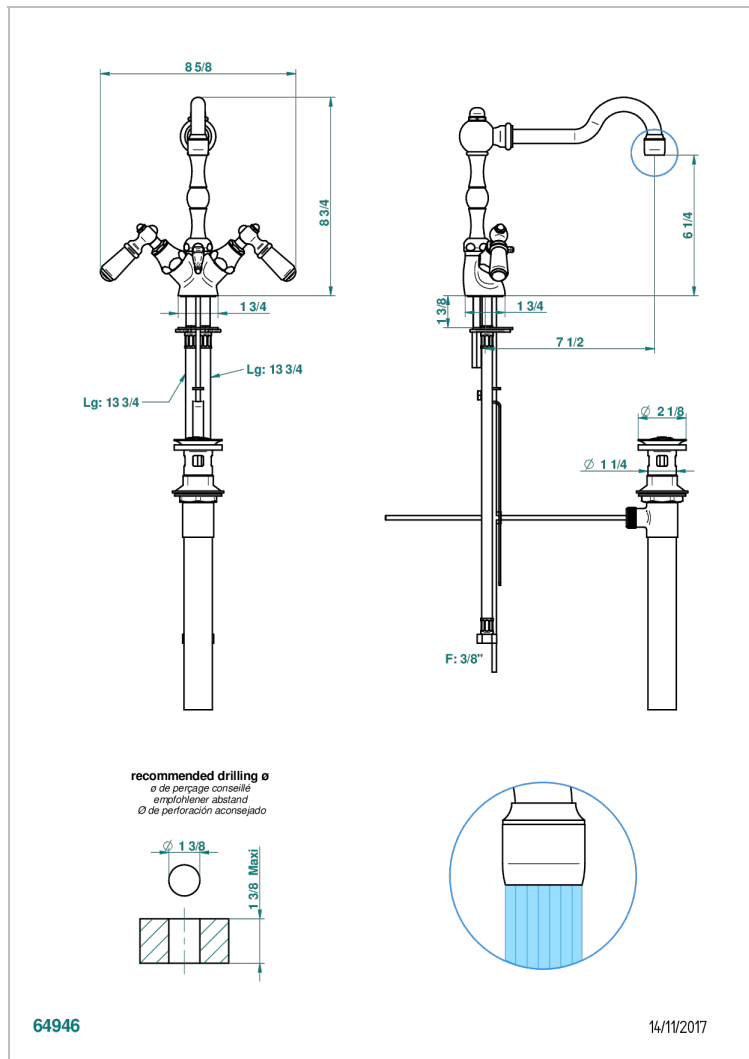

1900 WITH SMOOTH METAL LEVER HANDLES

G3M-2155/US

Single hole lavatory set with drain

CHARACTERISTIC

- 1900 with smooth metal lever handles
- Single hole lavatory set with drain

AVAILABLE FINITIONS

Black ceram - D30