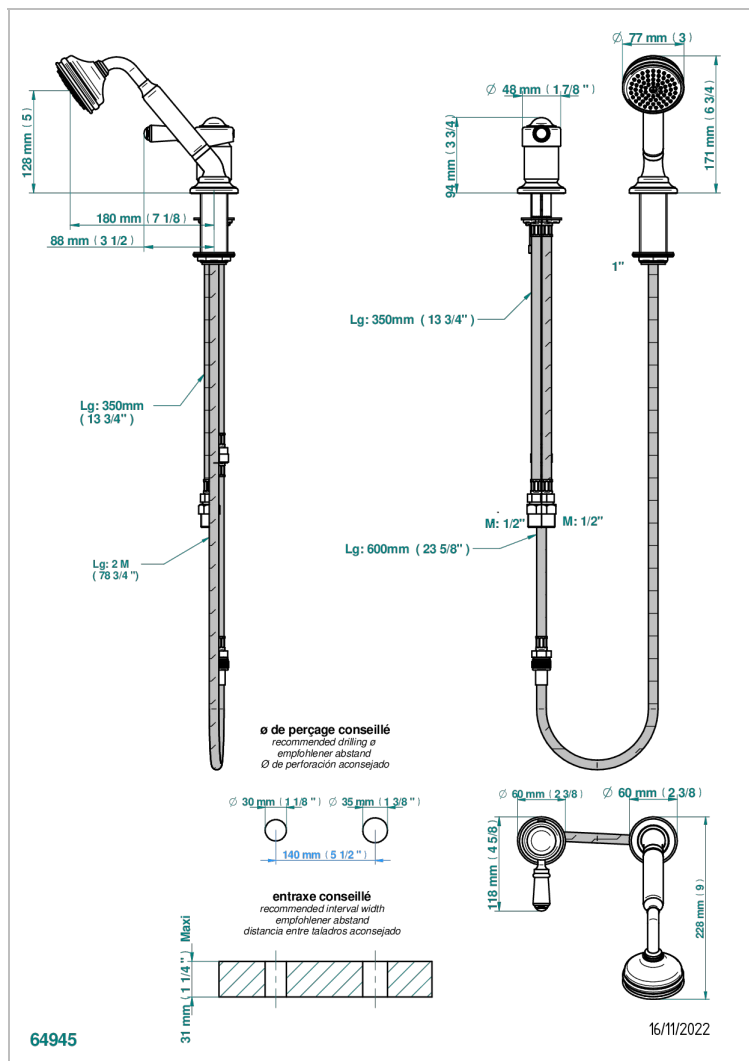

# 1900 WITH SMOOTH METAL LEVER HANDLES

G3M-6523/60AUS

Deck mounted mixer with handshower

## CHARACTERISTIC

- 1900 with smooth metal lever handles
- Deck mounted mixer with handshower

## AVAILABLE FINITIONS

Black ceram - D30

Blush PVD - H62

Brass color PVD - H49

Brown bronze color PVD - F33

Chrome polished - A02

Chrome polished / gold polished - G02

Copper antique matt, coated - H07

Nickel antique / Sovereign - H28

Nickel color PVD - H55

Nickel polished - B01

Soft gold - F30

Soft matt gold - F31

Umber PVD - H66