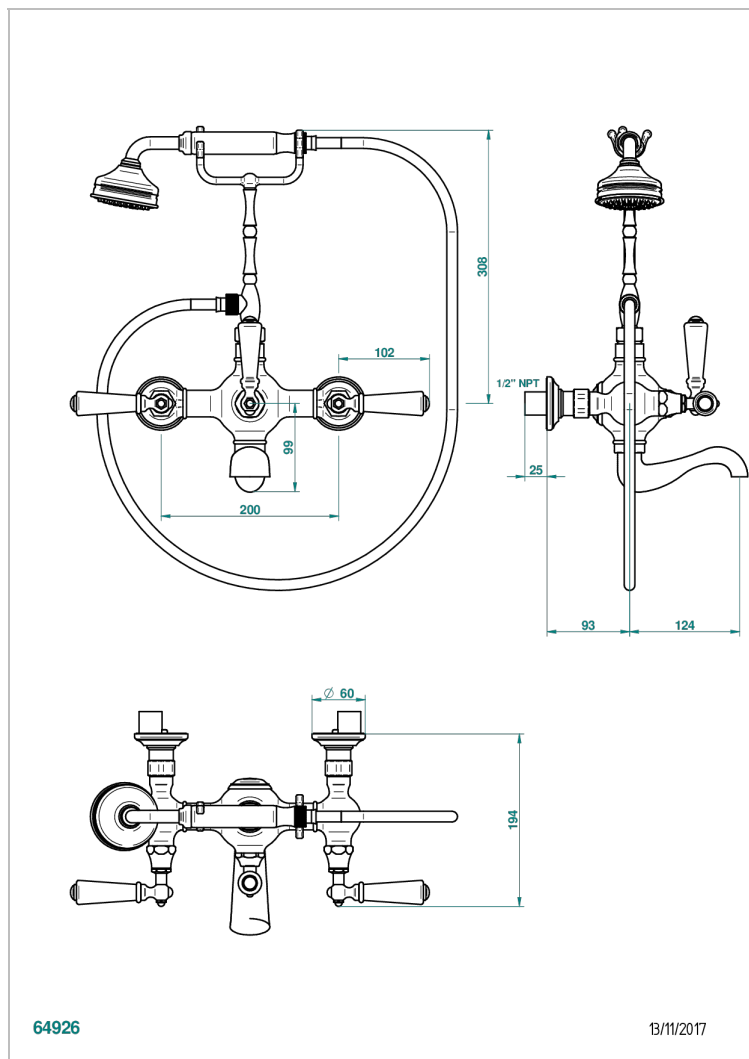

1900 WITH SMOOTH METAL LEVER HANDLES

G3M-14B/US

Wall mounted exposed tub filler wth telephone shower mixer / diverter - 8" centres

64926

13/11/2017

CHARACTERISTIC

- 1900 with smooth metal lever handles
- Wall mounted exposed tub filler wth telephone shower mixer / diverter - 8" centres

AVAILABLE FINITIONS

Black ceram - D30
Blush PVD - H62
Brass color PVD - H49
Brown bronze color PVD - F33
Chrome polished - A02
Chrome polished / gold polished - G02

Copper antique matt, coated - H07
Gold color PVD - H52
Gold mat - F07
Gold polished - F01
Graphite PVD - H64
Light coated bronze - D01