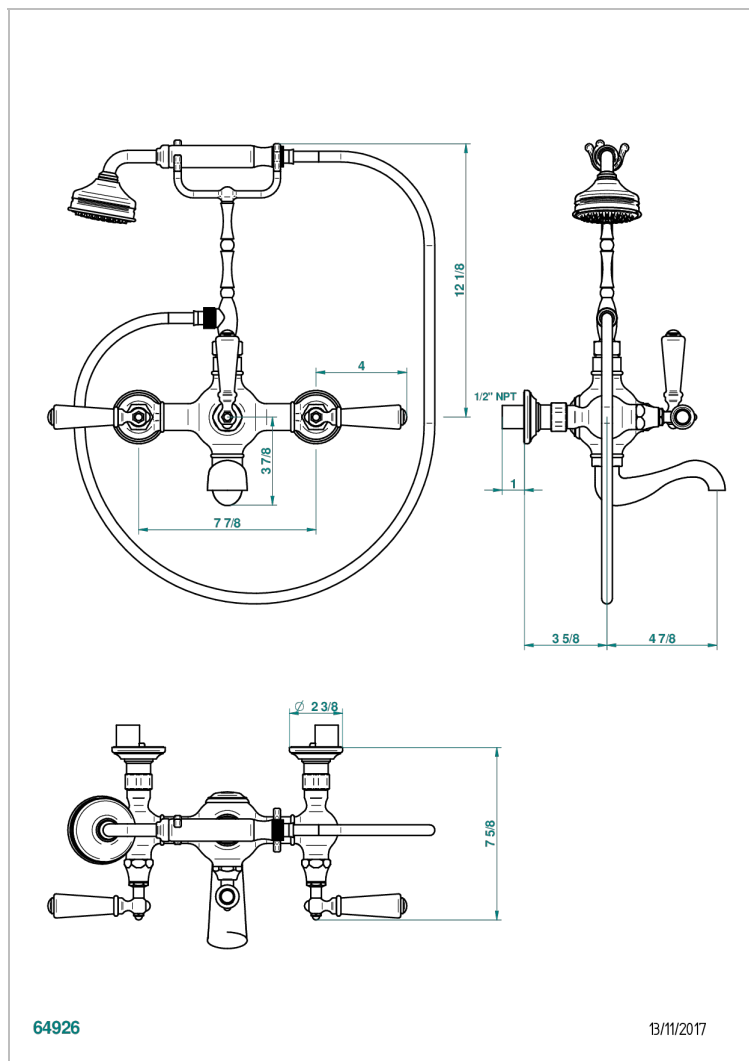

1900 WITH SMOOTH METAL LEVER HANDLES

G3M-14B/US

Wall mounted exposed tub filler wth telephone shower mixer / diverter - 8" centres

CHARACTERISTIC

- 1900 with smooth metal lever handles
- Wall mounted exposed tub filler wth telephone shower mixer / diverter - 8" centres

AVAILABLE FINITIONS

Black ceram - D30
Blush PVD - H62
Brass color PVD - H49
Brown bronze color PVD - F33
Chrome polished - A02
Chrome polished / gold polished - G02

Copper antique matt, coated - H07
Gold color PVD - H52
Gold mat - F07
Gold polished - F01
Graphite PVD - H64
Light coated bronze - D01

Nickel polished - B01
Soft gold - F30
Soft matt gold - F31
Umber PVD - H66