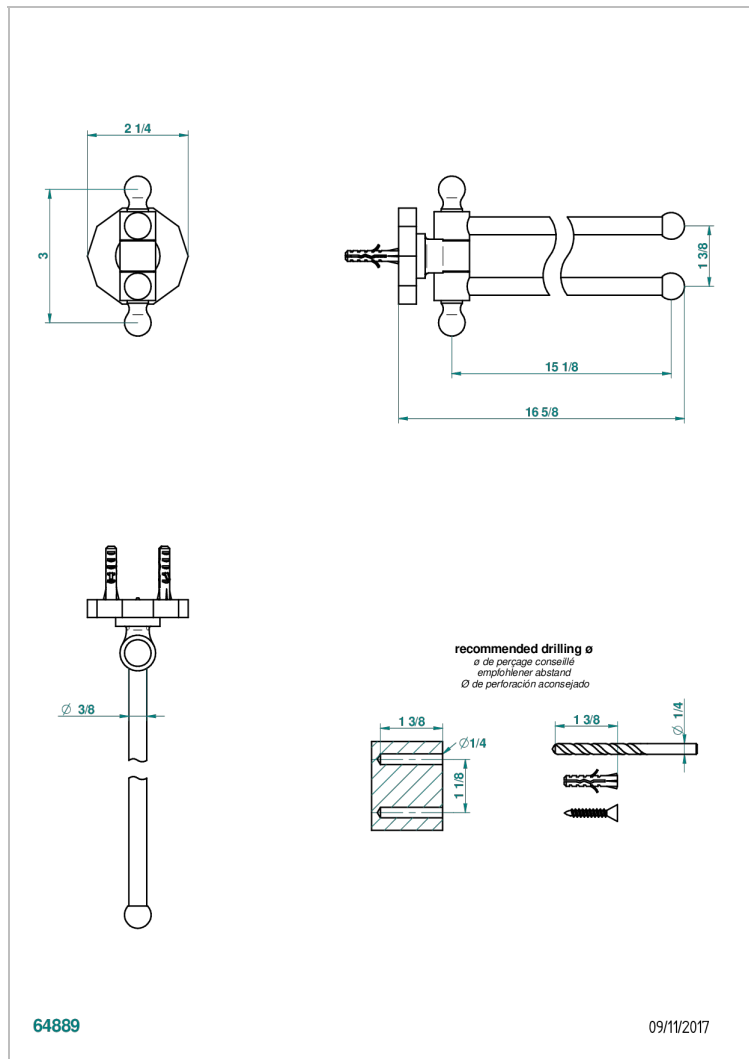

# LES ONDES WITH LEVER HANDLES

G8B-522

Towel bar 15 3/4" long, double swivel

## CHARACTERISTIC

- Les Ondes with lever handles
- Towel bar 15 3/4" long, double swivel