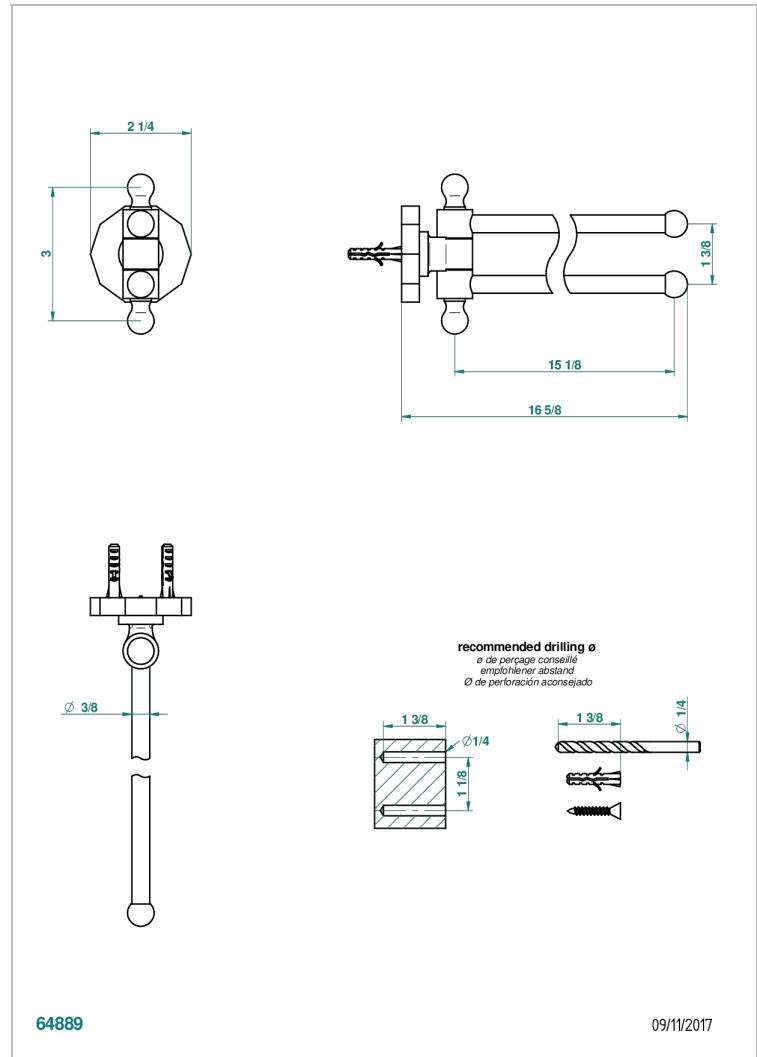

LES ONDES

G8A-522

Towel bar 15 3/4" long, double swivel

CHARACTERISTIC

- Les Ondes
- Towel bar 15 3/4" long, double swivel

AVAILABLE FINITIONS

Black ceram - D30
Blush PVD - H62
Brass color PVD - H49
Brown bronze color PVD - F33
Chrome polished - A02
Chrome polished / gold polished - G02