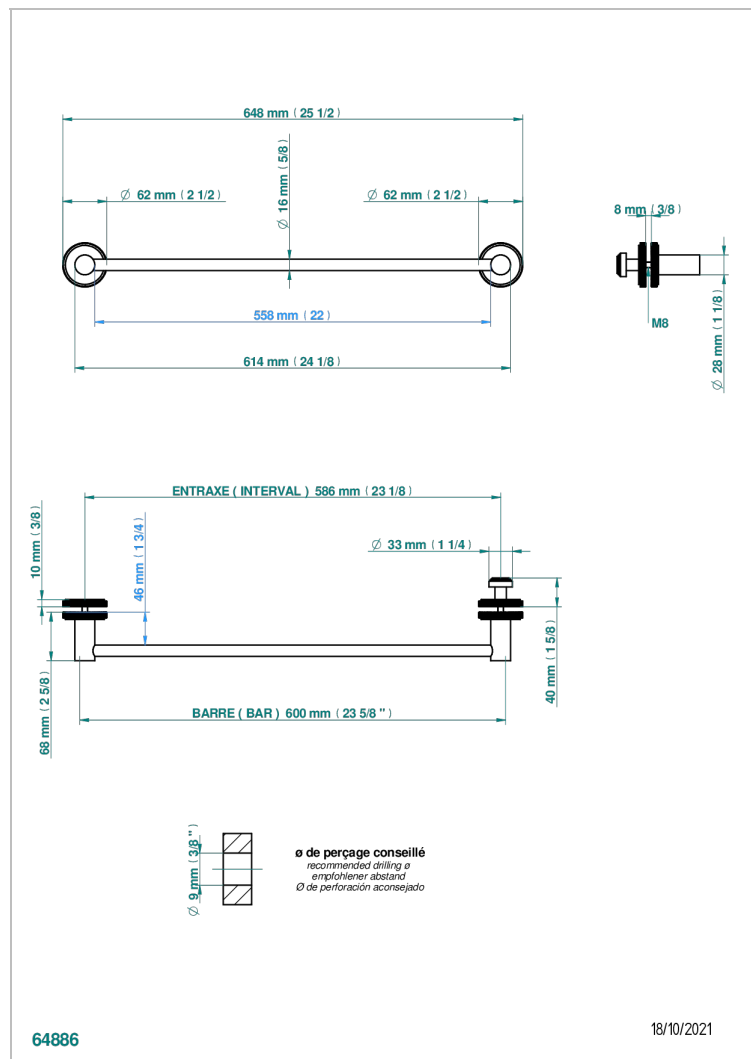

# SYSTEM DIAMOND METAL WITH LEVER

G9D-514V2

THG<sup>®</sup>  
PARIS

Towel rail with one rail for glass door with knob on side and escutcheon the other side

## CARACTERÍSTICAS

- System Diamond Metal with lever
- Towel rail with one rail for glass door with knob on side and escutcheon the other side