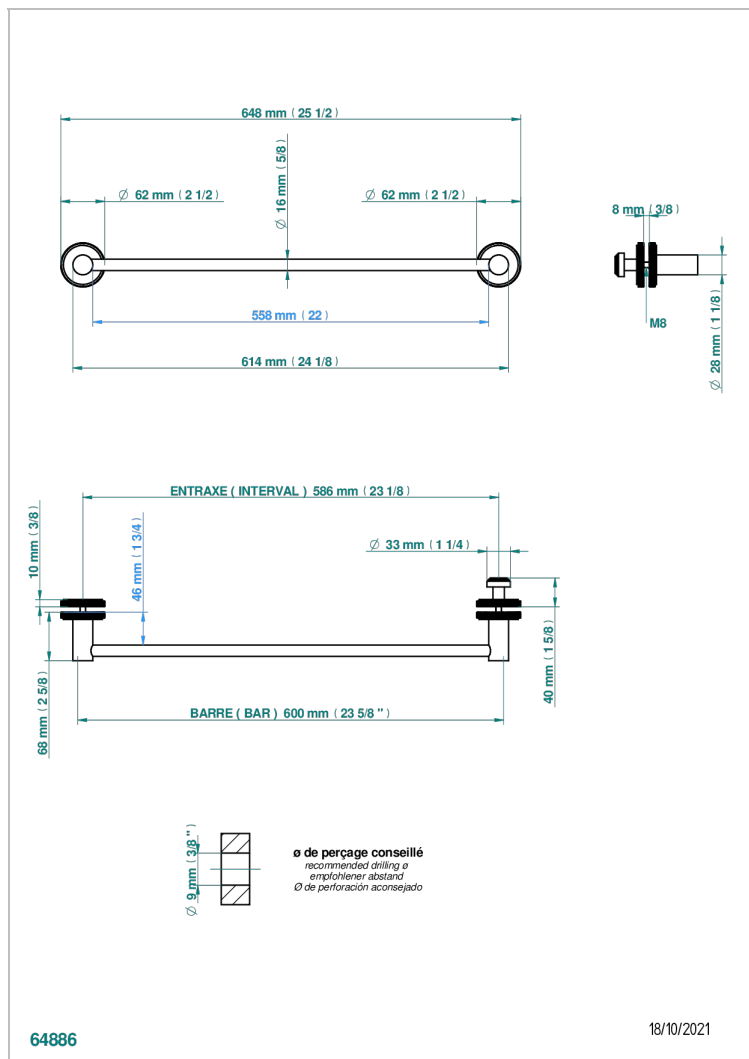

SYSTEM DIAMOND METAL WITH LEVER HANDLES

G9D-514V2

Towel rail with one rail for glass door with knob on side and escutcheon the other side

CHARACTERISTIC

- System Diamond Metal with lever handles
- Towel rail with one rail for glass door with knob on side and escutcheon the other side