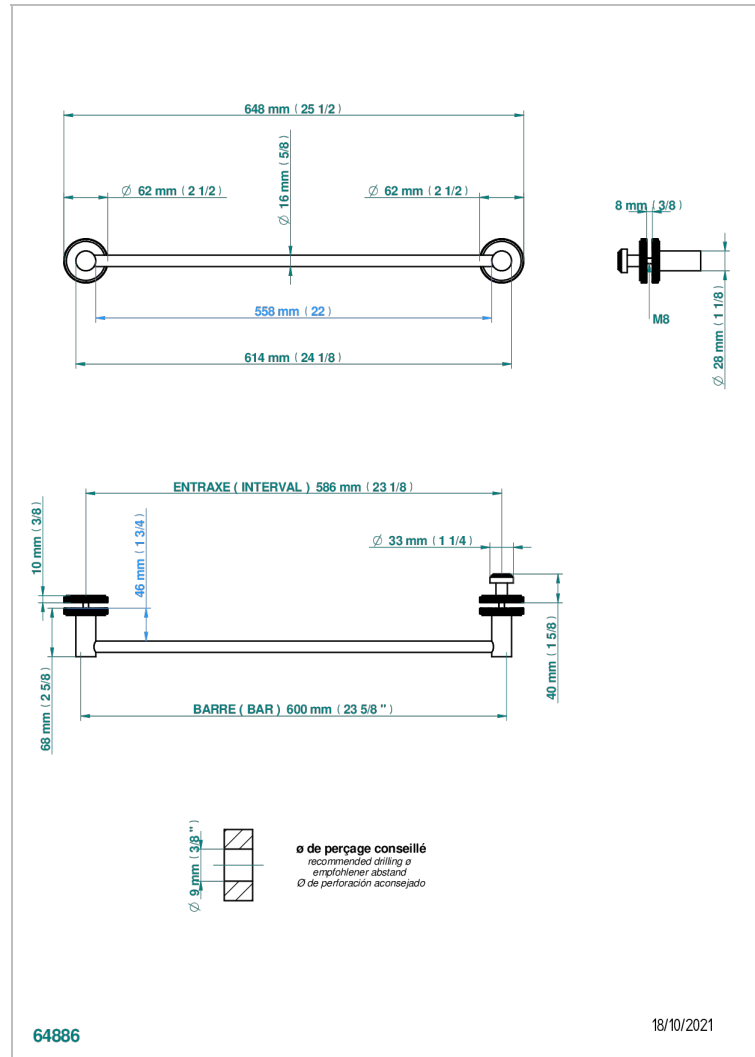

SYSTEM DIAMOND METAL

G9C-514V2

THG[®]
PARIS

Towel rail with one rail for glass door with knob on side and escutcheon the other side

CARACTERÍSTICAS

- System Diamond Metal
- Towel rail with one rail for glass door with knob on side and escutcheon the other side