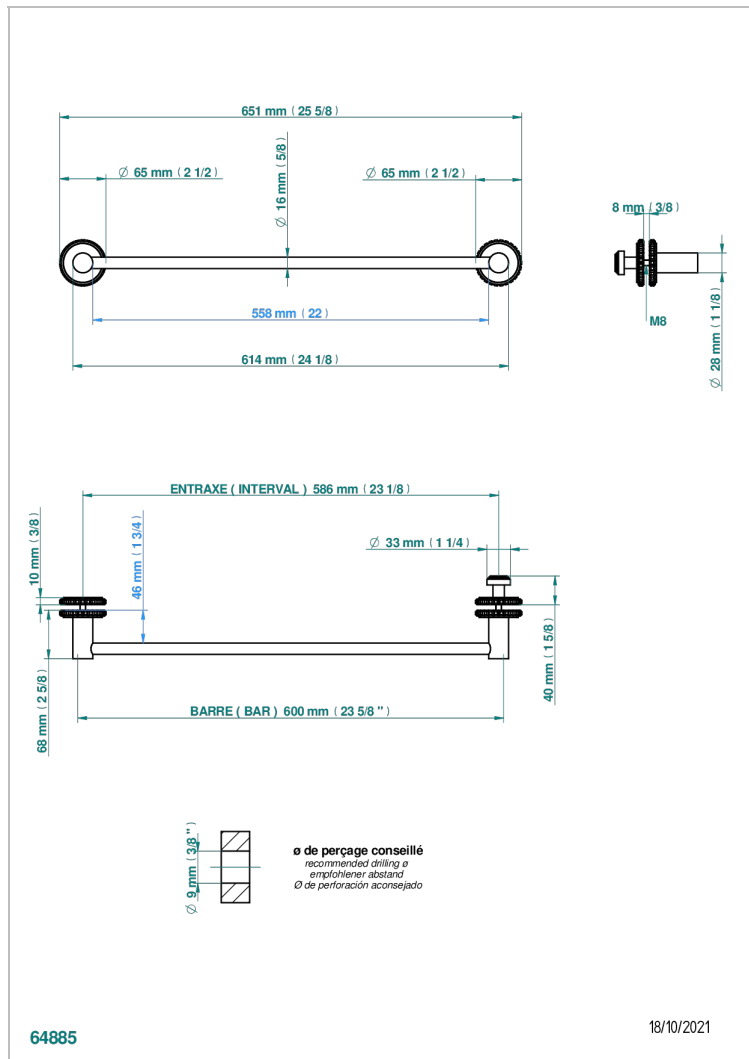

# SYSTEM CRYSTAL WITH LEVER

G9K-514V2

Towel rail with one rail for glass door with knob on side and escutcheon the other side

## CARACTERÍSTICAS

- System Crystal with lever
- Towel rail with one rail for glass door with knob on side and escutcheon the other side