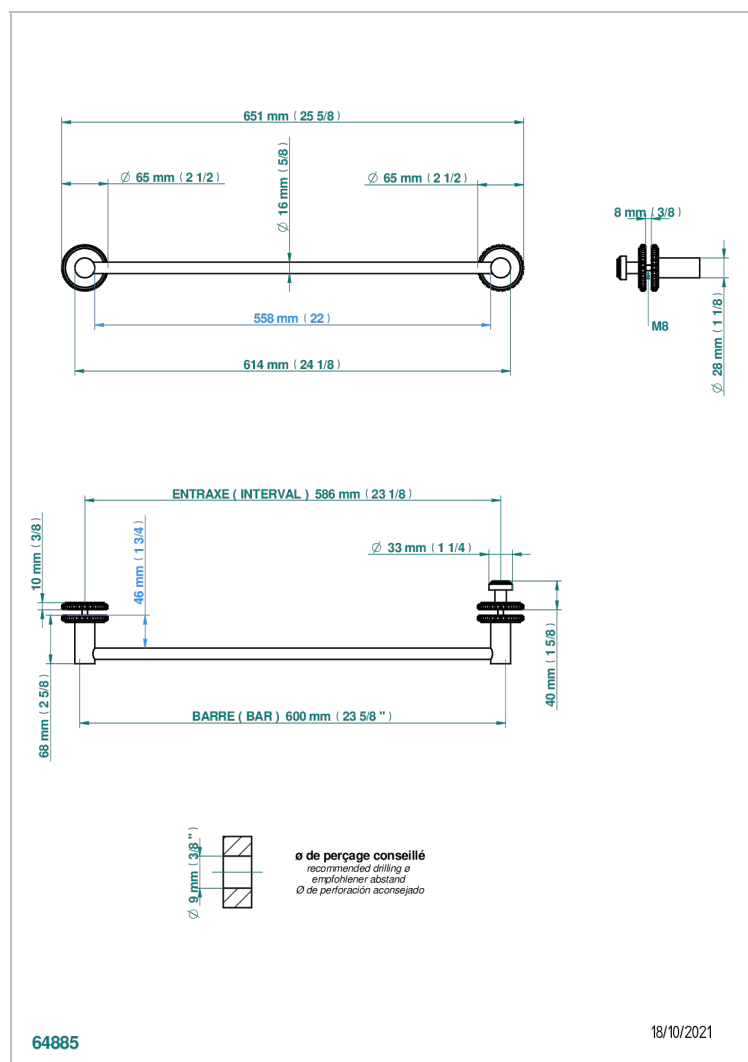

SYSTEM CRYSTAL WITH LEVER HANDLES

G9K-514V2

Towel rail with one rail for glass door with knob on side and escutcheon the other side

CHARACTERISTIC

- System Crystal with lever handles
- Towel rail with one rail for glass door with knob on side and escutcheon the other side