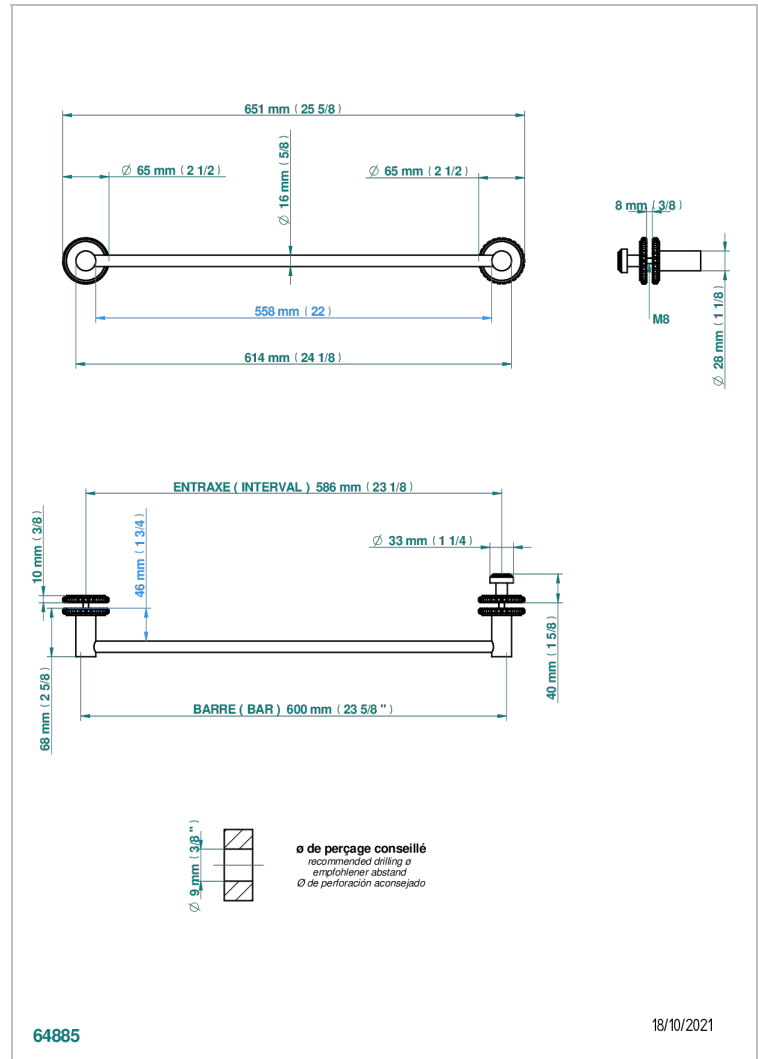

Towel rail with one rail for glass door with knob on side and escutcheon the other side

## CARACTERÍSTICAS

- System Crystal
- Towel rail with one rail for glass door with knob on side and escutcheon the other side