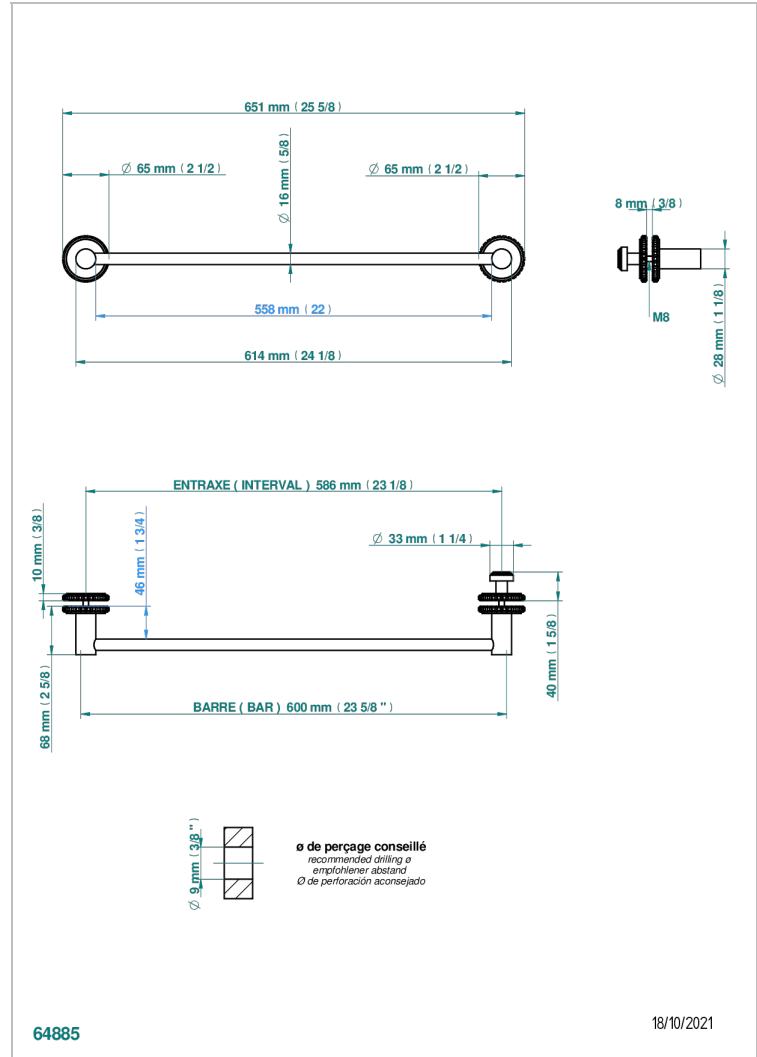

Towel rail with one rail for glass door with knob on side and escutcheon the other side

CHARACTERISTIC

- System Crystal
- Towel rail with one rail for glass door with knob on side and escutcheon the other side