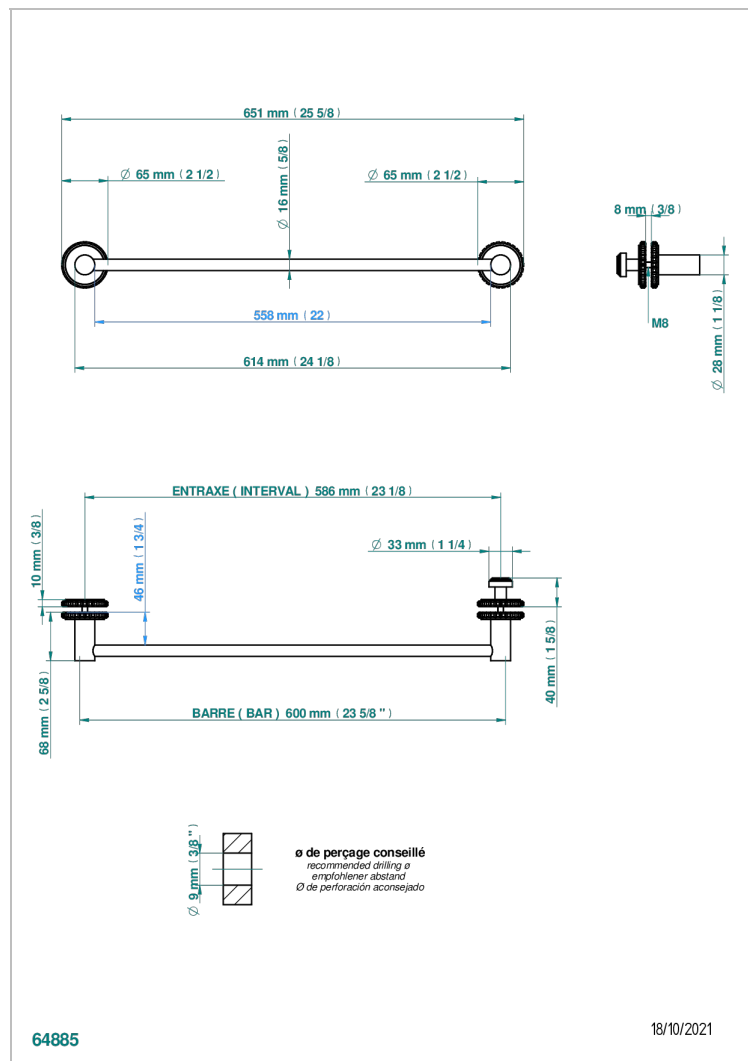

SYSTEM HOWLITE WITH LEVER HANDLES

G9H-514V2

Towel rail with one rail for glass door with knob on side and escutcheon the other side

CHARACTERISTIC

- System Howlite with lever handles
- Towel rail with one rail for glass door with knob on side and escutcheon the other side