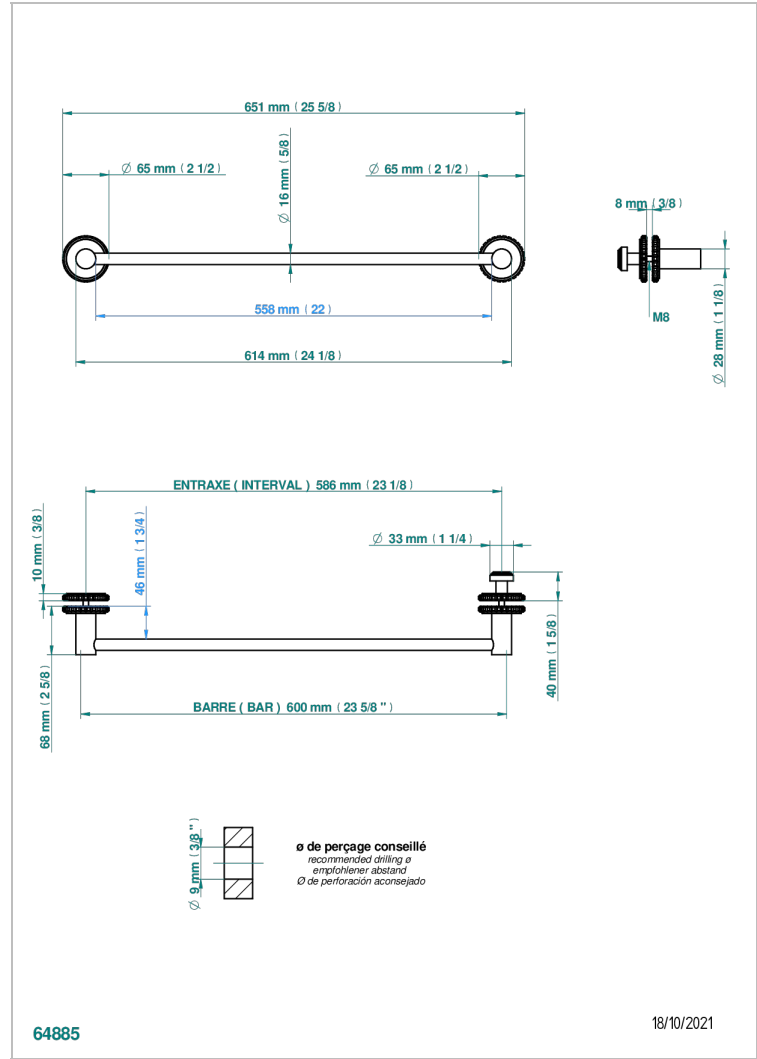

Towel rail with one rail for glass door with knob on side and escutcheon the other side

CARACTERÍSTICAS

- System Howlite
- Towel rail with one rail for glass door with knob on side and escutcheon the other side

Pvd umber - H66
Pvd umber mate - H67